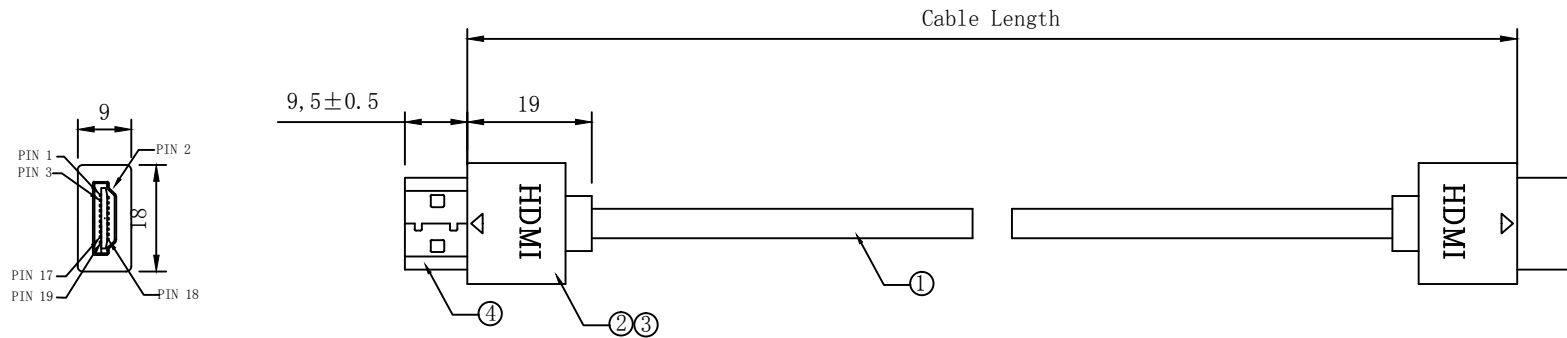

Datenblatt - Fiche technique - Data sheet

11.04.5591

ROLINE Notebook HDMI High Speed Kabel mit Ethernet, schwarz, 1,0 m

ROLINE Câble Notebook HDMI High Speed avec Ethernet, noir, 1,0 m

ROLINE Notebook HDMI High Speed Cable + Ethernet, M/M, black, 1.0 m

REV.	DESCRIPTION	DATE
A		2017-02-09
B		

Cable Specifications:

Pin Assignment

PART NO.	CABLE LENGTH
11.04.5591	1M
11.04.5592	2M
11.04.5593	3M
11.04.5594	5M

BOM LIST	
NO.	SPECIFICATIONS
1	HDMI 32AWG (1/0.20Cu*1P+1/0.20Cu+AL)*5+1/0.20Cu*4C+AL+D1/0.20Cu+PVC
2	Black zinc alloy shell A
3	clear PE inner molding
4	HDMI 19 Pin connector, gold plated