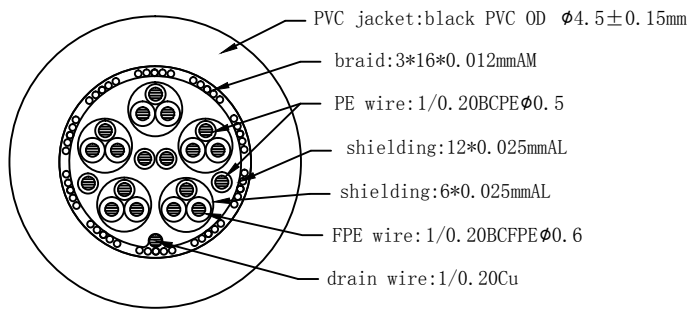

Datenblatt - Fiche technique - Data sheet

11.04.5591

ROLINE Notebook HDMI High Speed Kabel mit Ethernet, schwarz, 1,0 m

ROLINE Câble Notebook HDMI High Speed avec Ethernet, noir, 1,0 m

ROLINE Notebook HDMI High Speed Cable + Ethernet, M/M, black, 1.0 m

REV.	DESCRIPTION	DATE
A		2017-02-09
B		

Cable Specifications:

Pin Assignment

PART NO.	CABLE LENGTH
11.04.5591	1M
11.04.5592	2M
11.04.5593	3M
11.04.5594	5M

BOM LIST	
NO.	SPECIFICATIONS
1	HDMI 32AWG (1/0.20Cu*1P+1/0.20Cu+AL)*5+1/0.20Cu*4C+AL+D1/0.20Cu+PVC
2	Black zinc alloy shell A
3	clear PE inner molding
4	HDMI 19 Pin connector, gold plated