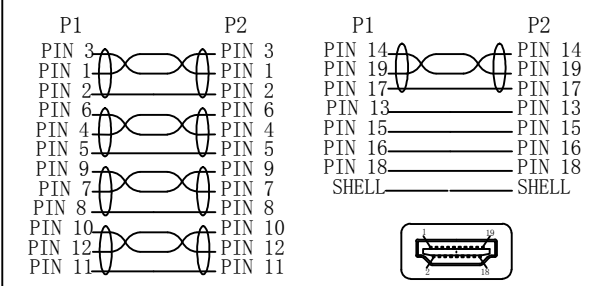

Datenblatt - Fiche technique - Data sheet

11.04.5591

ROLINE Notebook HDMI High Speed Kabel mit Ethernet, schwarz, 1,0 m

ROLINE Câble Notebook HDMI High Speed avec Ethernet, noir, 1,0 m

ROLINE Notebook HDMI High Speed Cable + Ethernet, M/M, black, 1.0 m

REV.	DESCRIPTION	DATE
A		2017-02-09
B		

Cable Specifications:

Pin Assignment

PART NO.	CABLE LENGTH
11.04.5591	1M
11.04.5592	2M
11.04.5593	3M
11.04.5594	5M

BOM LIST	
NO.	SPECIFICATIONS
1	HDMI 32AWG (1/0.20Cu*1P+1/0.20Cu+AL)*5+1/0.20Cu*4C+AL+D1/0.20Cu+PVC
2	Black zinc alloy shell A
3	clear PE inner molding
4	HDMI 19 Pin connector, gold plated