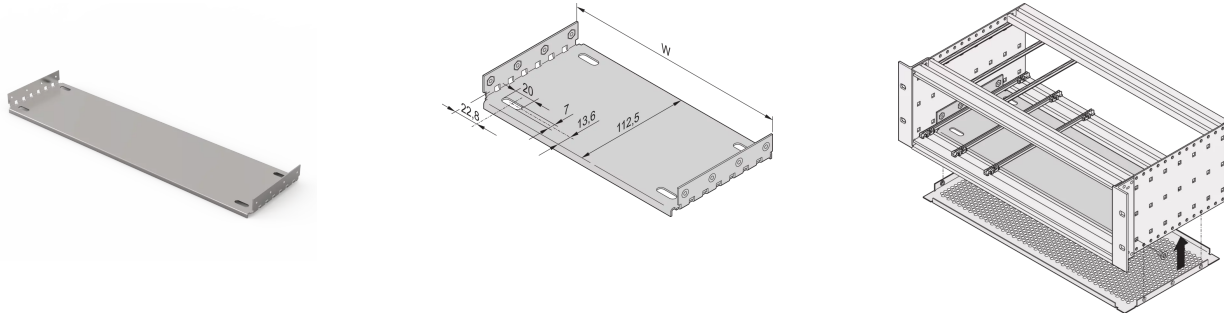

34563-042 EUROPACPRO MOUNTING PLATE FOR USE WITH COVER PLATE, 84 HP, 400 MM BOARD LENGTH

Material	HP	W	D
34563001	28	146,87	112,50
34563009	28	146,87	172,50
34563002	42	217,99	112,50
34563014	42	217,99	172,50
34563003	63	324,67	112,50
34563019	63	324,67	172,50
34563004	84	431,35	112,50
34563024	84	431,35	172,50
34563026	84	431,35	232,50
34563028	84	431,35	292,50
34563042	84	431,35	352,50
34563044	84	431,35	412,50

KEY FEATURES

For installation and fixing of heavy components

Mounting plate, full width: The mounting plate is as wide as the subrack/system case and is fixed to the side panels

A guide rail can be fitted in first and last slot position

In addition to the mounting plate EMC cover plates can also be fitted to the subrack

Guide rails type 4.4 and "strengthened" cannot be used

PRODUCT ATTRIBUTES

Product Type: Mounting Plate

Product Family: EuropacPRO

Rack Width: 84 HP

Width: 431.35 mm

Depth: 352.5 mm

Material: Aluminum

Package Quantity: 1

ADDITIONAL PRODUCT DETAILS

Mounting plate for use with cover plates for installation and fixing of heavy components. Full width mounting plates (as wide as the subrack or the system case) are fixed to the side panels. The partial width mounting plates are fixed to the side panel and horizontal rail by means of an assembly strip.