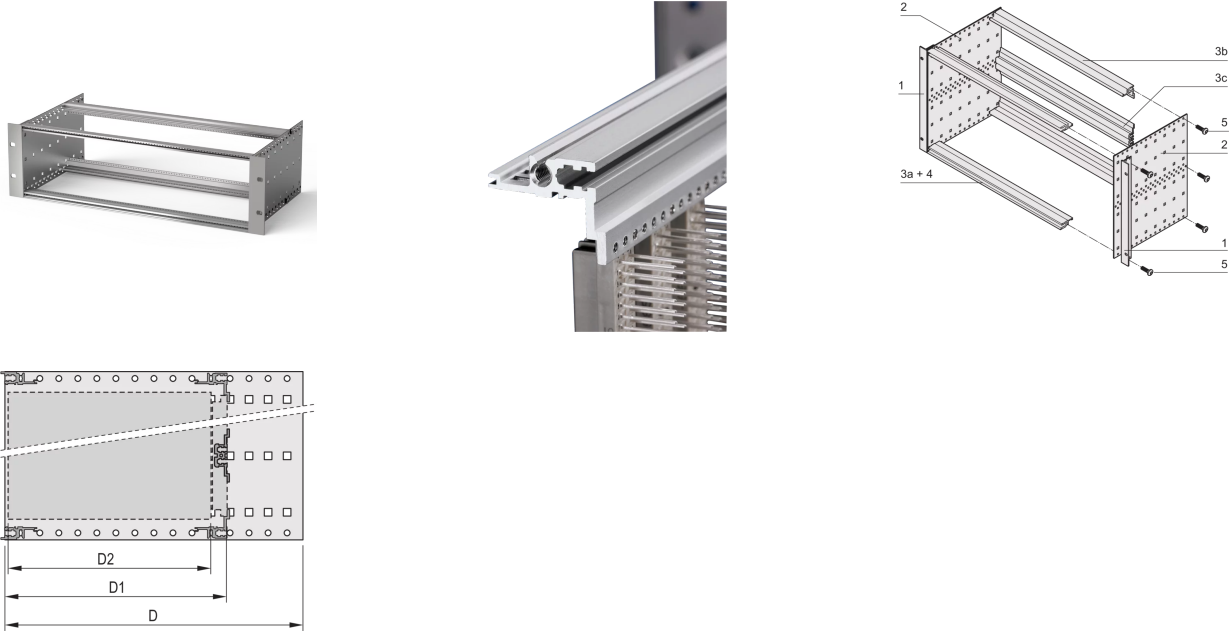

## 24553-494 EUROPACPRO 19" SUBRACK KIT FOR DIN CONNECTOR, SLIDE RAIL, 6 U, 355 MM

### KEY FEATURES

Subrack with side panel type F ("flexible"), 19" bracket with notch for slide rail assembly

Installed load up to 11 kg

Subrack can be used with slide rails

Horizontal rails, rear, for connector mounting (IEC 60603-2 / DIN 41612)

### PRODUCT ATTRIBUTES

Product Type: Subrack/Chassis

Rack Height: 6 U

Rack Width: 84 HP

Depth: 355 mm

For Mounting: DIN Connector

Board Depth: 160 mm; 220 mm; 280 mm; 340 mm / 160 mm; 220 mm; 280 mm; 340 mm / 160 mm; 220 mm; 280 mm; 340 mm / 160 mm; 220 mm; 280 mm; 340 mm

## ADDITIONAL PRODUCT DETAILS

Non-shielded subrack for Din Connector mounting EN 60603-2 , Subrack can be assembled on slide rails to support the subrack inside a cabinet.

Individual configuration: broad range of variants in height, width and depth; guide rails for a wide variety of applications; interior options; accessories and mounting material.