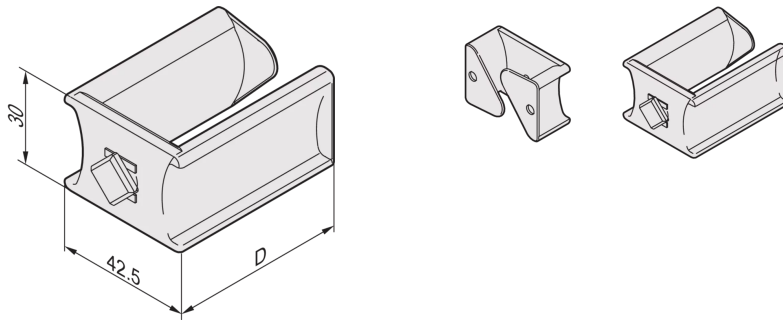

60239-021 LAN CASE CABLE DUCTING FOR MODULAR CASE SYSTEM

KEY FEATURES

For cable ducting with necessary bending radius

PRODUCT ATTRIBUTES

Product Type: Cable Support

Type: Cable Duct

Material: Plastic

Color: Black

ADDITIONAL PRODUCT DETAILS

Cable ducting or cable truncating for fiber optic small case or modular case system.

CERTIFICATIONS

North America

All locations

+1.763.422.2661

Chat with us:

schroff.nvent.com