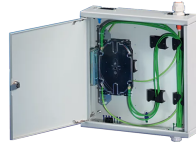

## 60239-006 LAN WALL-MOUNTED CASE, FIBER OPTIC SMALL CASE