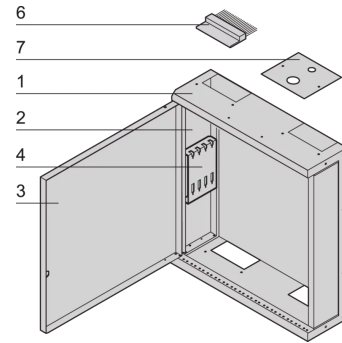

## 60239-006 LAN WALL-MOUNTED CASE, FIBER OPTIC SMALL CASE

### KEY FEATURES

For distribution of fiber optic main cables or as office distributor

Space for max. 48 fibers

### ADDITIONAL PRODUCT DETAILS

LAN case is ideal as fibre optic cable distributor.

To cover cable through-ducting openings please order either brush strip or cable through-ducting plate separately.