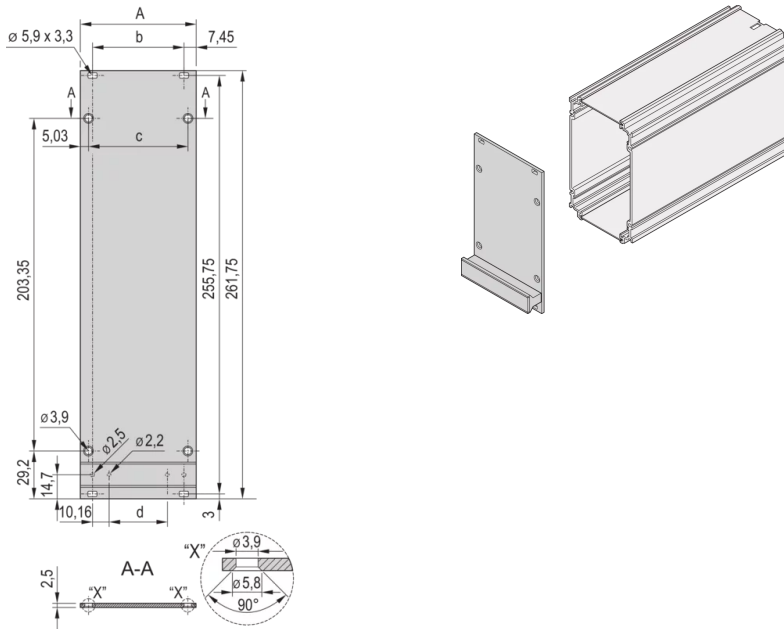

34812-608 FRAME TYPE PLUG-IN UNIT FRONT PANEL, UNSHIELDED, 6 U, 8 HP, 2.5 MM, AL, FRONT ANODIZED, REAR CONDUCTIVE

KEY FEATURES

Al, 2.5 mm, front anodized, rear anodized, cut edges blank

Front Panel for frame type plug-in units PRO

PRODUCT ATTRIBUTES

Accessory Type: Front panel

Material: Aluminum

Front Finish: Anodized

Rear Finish: Conductive

Treated Edges: No

Rack Height: 6 U

Rack Width: 8 HP

Height: 261.75 mm

Width: 40.3 mm