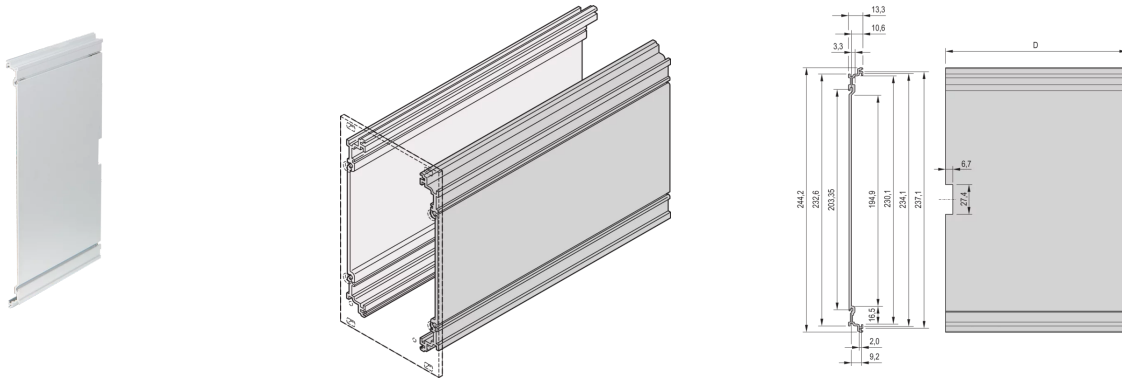

## 34812-600 FRAME TYPE PLUG-IN UNIT EXTRUDED SIDE PANEL, 6-U, 160 MM, LEFT

### KEY FEATURES

Integrated lateral groove to accept a PCB

Side Panel for constructing a plug-in unit consists of an Al extrusion

### PRODUCT ATTRIBUTES

Product Type: Side Panel

Type: Side Panel

Rack Height: 6 U

Length: 160 mm

Material: Aluminium Extrusion

Package Quantity: 10

Depth: 167 mm

Height: 244.2 mm

Width: 13.3 mm