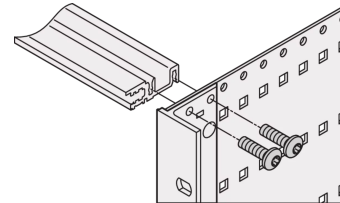

## 34579-012 EUROPACPRO SEITENWAND, TYP F, FLEXIBEL, 6 HE, 277,75 MM

Combinations of horizontal rails and side panels

„+“ = can be combined, „-“ = combination not recommended, „+“ = not supported

	19" rail	19" rail	19" rail	19" rail
Horizontal rail	-	+	+	+
Side panel	+	+	+	+
Horizontal rail	+	+	-	-
Side panel	+	+	-	-

19" rail: 19" rail, 19" rail, 19" rail, 19" rail

Side panel: Type F, Type F, Type F, Type F

Legend: + (can be combined), - (combination not recommended), + (not supported)

### PRODUKTBSCHREIBUNG

Flache Seitenwand für separat anschraubbaren 19-Zoll Winkel

Versions for EMC sealing (stainless steel or textile) side panels type F, 19" bracket, corner profile, EMC sealing, wall mounting, side panel linking, handles, panel fitting