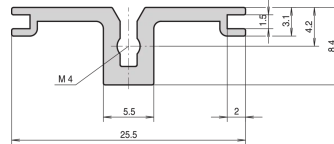

34561-501 HORIZONTAL RAIL REAR, TYPE AB FOR REAR I/O BOARD GUIDES, 1000 MM

Combinations of horizontal rails and side panels

*+ = can be combined, - = combination not recommended

PropacPRO	-	+	+	+
PropacPRO	+	check by Pacific for compatibility	check by Pacific for compatibility	+
LightPRO	+	check by Pacific	-	-
Horizontal rail	check by Pacific	check by Pacific	check by Pacific	check by Pacific
Side panel	LightPRO	RuggedPRO	PropacPRO	RuggedPRO