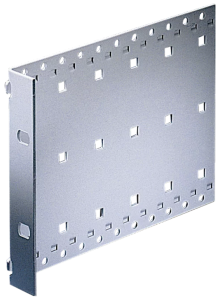

## 34561-485 EUROPACPRO SIDE PANEL, TYPE L, LIGHT, 6 U, 175 MM

Combinations of horizontal rails and side panels

“+” = can be combined, “-” = combination not recommended, “?” = check list required

	Horizontal rail	34561-485	34561-486	34561-487	34561-488
34561-485		-	+	+	+
34561-486		+	+	+	+
34561-487		+	+	-	-
Horizontal rail					
Side panel					

### KEY FEATURES

Side panel with integrated 19" bracket

### PRODUCT ATTRIBUTES

Product Type: Side Panel

Product Family: EuropacPRO

Type: Type L

Rack Height: 6 U

Package Quantity: 1

Depth: 175 mm

### ADDITIONAL PRODUCT DETAILS

Side Panel, L shaped version with integrated 19" bracket, no shielding.

Please order cover plates separately.