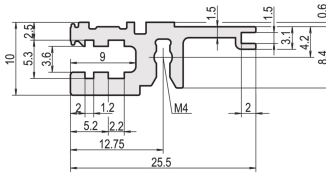

34560-084 HORIZONTAL RAIL, FRONT, TYPE L-OD, LIGHT, WITHOUT LIP, 84 HP

Combinations of horizontal rails and side panels

*+ = can be combined, ** = combination not recommended

Horizontal rail	-	+	+	+
Horizontal rail	+	+	+	+
Horizontal rail	+	+	+	+
Horizontal rail	+	+	-	-
Horizontal rail	+	+	-	-
Horizontal rail	+	+	-	-
Horizontal rail	+	+	-	-
Horizontal rail	+	+	-	-

Horizontal rail: light L-L, Packlist F, Heavy L-H, Rugged J-B

KEY FEATURES

For installation behind full-width front panel

< 28 HP not to print

Without lip (L-OD)

Aluminum extrusion, anodized finish, conductive contact surface

PRODUCT ATTRIBUTES

Product Type: Horizontal Rail

Product Family: EuropacPRO; RatiopacPRO; RatiopacPRO AIR; CompacPRO; PropacPRO

Type: Light, OD

Rack Width: 84 HP

Length: 431.8 mm

Package Quantity: 1

ADDITIONAL PRODUCT DETAILS