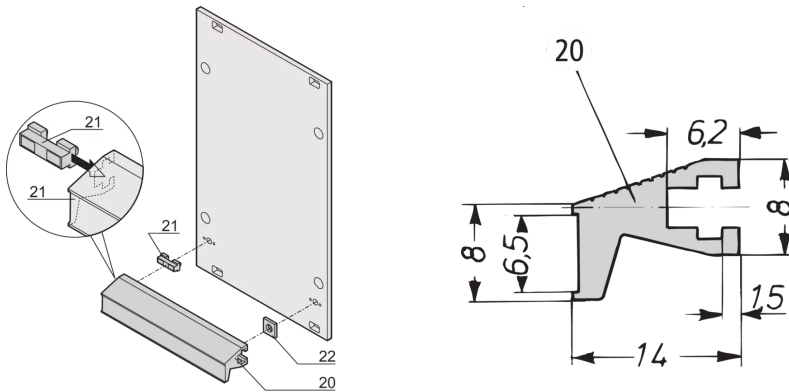

30809-428 STATIC HANDLE ALU-PROFILE IN TRAPEZOID FORM, 1000 MM

KEY FEATURES

Aluminium profile handle

PRODUCT ATTRIBUTES

Product Type: Handle

Type: Static

Works With: Front Panels

Handle Type: Aluminum Profile

Width: 1000 mm

Material: Aluminum

Color: Silver

ADDITIONAL PRODUCT DETAILS

The static Alu-profile handle, trapezoid form can be mounted to a front panel for extraction of the PCB.

Please take into consideration that deliveries may be carried out in the stated SPQs (SPQ, e.g. 5 pieces, 10 pieces, 50 pieces, etc.). Differing order quantities (e.g. 2 pieces) may be changed to the next possible delivery quantity = Standard Pack Quantity.