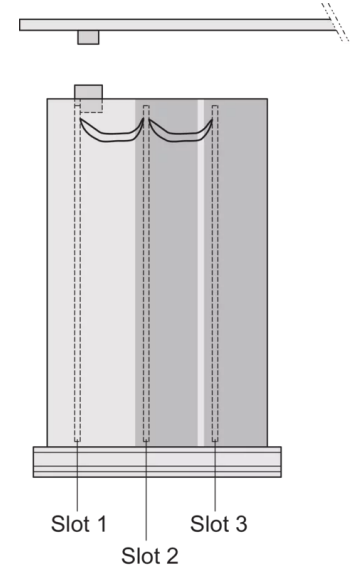

24813-910 FRAME TYPE PLUG-IN UNIT PRO KIT, SHIELDED, PLAIN COVER, 1 CONNECTOR, 6 U, 10 HP, 167 MM

## KEY FEATURES

---

Rear panel with cut-out for single connector (conforms to EN 60603, DIN 41612, construction types: B, C, D, F, H, Q, R, S)

Extruded side panels with groove to right and left, to insert a PCB (board position in accordance with standard in left side panel only)

## PRODUCT ATTRIBUTES

---

Product Type: Cassette

Type: Frame Type Plug-in Units PRO

Handle Type: Trapezoid

Rack Height: 6 U

Rack Width: 10 HP

Depth: 167 mm