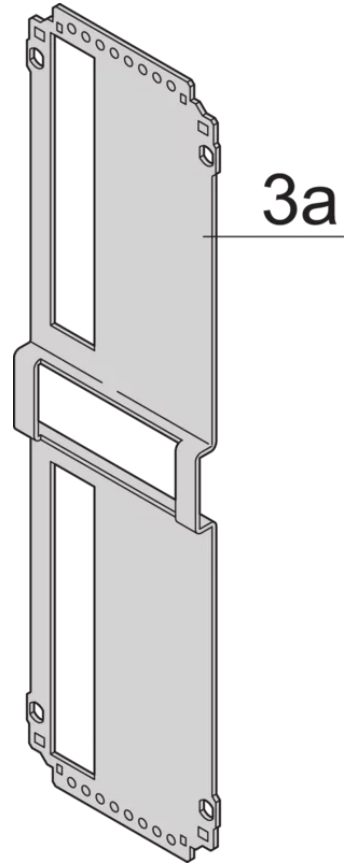

24813-910 FRAME TYPE PLUG-IN UNIT PRO KIT, SHIELDED, PLAIN COVER, 1 CONNECTOR, 6 U, 10 HP, 167 MM

## KEY FEATURES

---

Rear panel with cut-out for single connector (conforms to EN 60603, DIN 41612, construction types: B, C, D, F, H, Q, R, S)

Extruded side panels with groove to right and left, to insert a PCB (board position in accordance with standard in left side panel only)