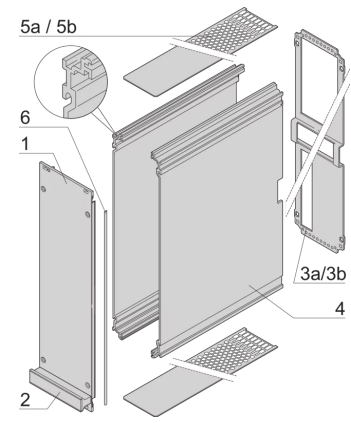

24813-910 FRAME TYPE PLUG-IN UNIT PRO KIT, SHIELDED, PLAIN COVER, 1 CONNECTOR, 6 U, 10 HP, 167 MM

## KEY FEATURES

---

Rear panel with cut-out for single connector (conforms to EN 60603, DIN 41612, construction types: B, C, D, F, H, Q, R, S)

Extruded side panels with groove to right and left, to insert a PCB (board position in accordance with standard in left side panel only)