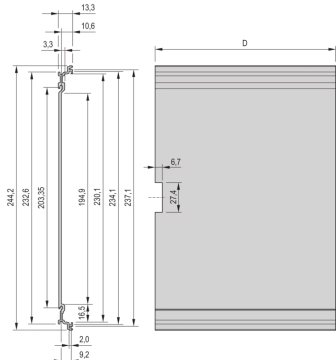

## KEY FEATURES

---

Rear panel with cut-out for single connector (conforms to EN 60603, DIN 41612, construction types: B, C, D, F, H, Q, R, S)

Extruded side panels with groove to right and left, to insert a PCB (board position in accordance with standard in left side panel only)