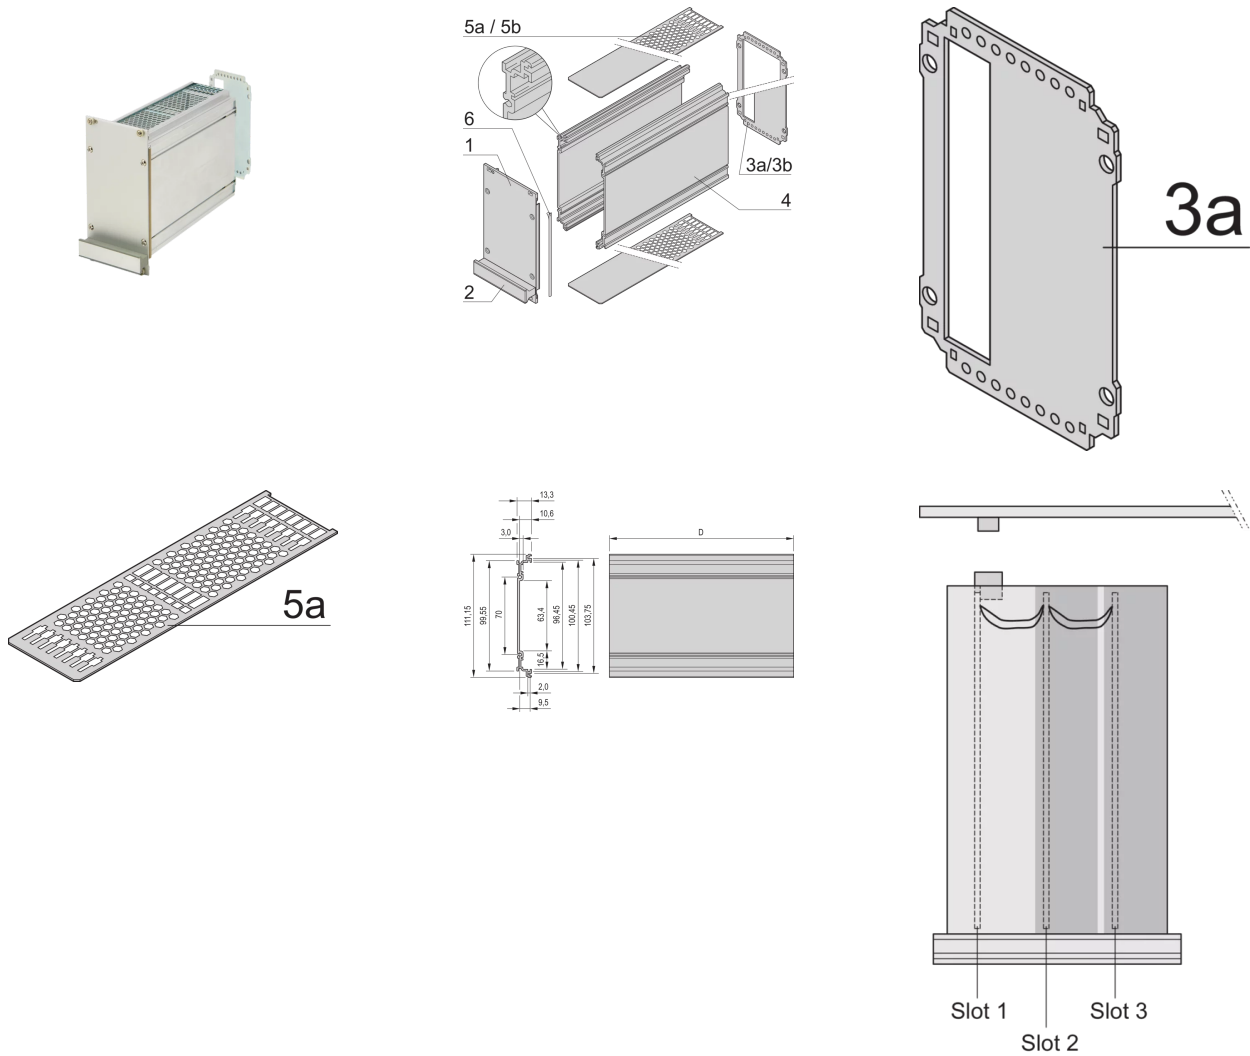

## 24813-214 FRAME TYPE PLUG-IN UNIT PRO KIT, SHIELDED, PERFORATED, 1 CONNECTOR, 3 U, 14 HP, 167 MM

### KEY FEATURES

Cover plate with perforation, for guide rails (airflow approx. 60-%)

Rear panel with cut-out for single connector (conforms to EN 60603, DIN 41612, construction types: B, C, D, F, H, Q, R, S)

Extruded side panels with groove to right and left, to insert a PCB (board position in accordance with standard in left side panel only)

EMC Shielding: Yes

EMC Gasket Type: Textile

Rear Panel Type: Single Connector Cut-Out

Cover Plate Type: Cover Plate with Perforation for Guide Rails

Material: Aluminum

Front Finish: Anodized

Rear Finish: Conductive