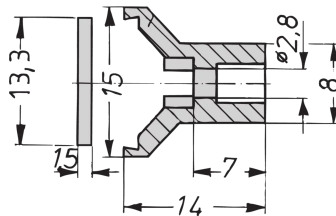

24812-062 FRAME TYPE PLUG-IN UNIT PRO KIT, WITH HOOD, UNSHIELDED, 3 U,  
12 HP, 227 MM

**KEY FEATURES**

Fits all products conforming to IEC-60297-3-101

Protects a PCB against mechanical damage and discharges electrostatic buildup; for Euroboard formats

Connectors usable under EN 60603-2 (DIN 41612)

**PRODUCT ATTRIBUTES**

Product Type: Cassette

Type: Frame Type Plug-in Units PRO with Hood

Handle Type: Trapezoid

Rack Height: 3 U

Rack Width: 12 HP

Depth: 227 mm