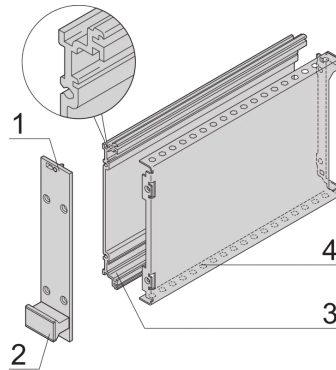

24812-062 FRAME TYPE PLUG-IN UNIT PRO KIT, WITH HOOD, UNSHIELDED, 3 U,  
12 HP, 227 MM

**KEY FEATURES**

Fits all products conforming to IEC-60297-3-101

Protects a PCB against mechanical damage and discharges electrostatic buildup; for Euroboard formats

Connectors usable under EN 60603-2 (DIN 41612)

**PRODUCT ATTRIBUTES**

Product Type: Cassette

Type: Frame Type Plug-in Units PRO with Hood

Handle Type: Trapezoid

Rack Height: 3 U

Rack Width: 12 HP

Depth: 227 mm