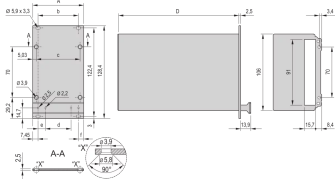

24812-062 FRAME TYPE PLUG-IN UNIT PRO KIT, WITH HOOD, UNSHIELDED, 3 U,
12 HP, 227 MM

KEY FEATURES

Fits all products conforming to IEC-60297-3-101

Protects a PCB against mechanical damage and discharges electrostatic buildup; for Euroboard formats

Connectors usable under EN 60603-2 (DIN 41612)

PRODUCT ATTRIBUTES

Product Type: Cassette

Type: Frame Type Plug-in Units PRO with Hood

Handle Type: Trapezoid

Rack Height: 3 U

Rack Width: 12 HP

Depth: 227 mm