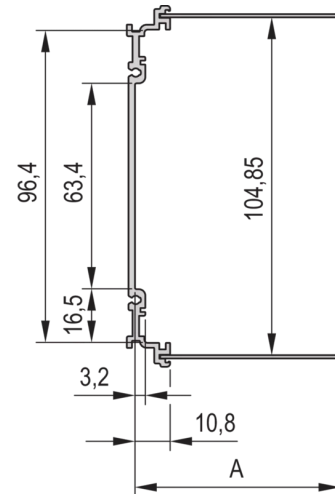

24812-062 FRAME TYPE PLUG-IN UNIT PRO KIT, WITH HOOD, UNSHIELDED, 3 U,  
12 HP, 227 MM

**KEY FEATURES**

Fits all products conforming to IEC-60297-3-101

Protects a PCB against mechanical damage and discharges electrostatic buildup; for Euroboard formats

Connectors usable under EN 60603-2 (DIN 41612)

**PRODUCT ATTRIBUTES**

Product Type: Cassette

Type: Frame Type Plug-in Units PRO with Hood

Handle Type: Trapezoid

Rack Height: 3 U

Rack Width: 12 HP

Depth: 227 mm