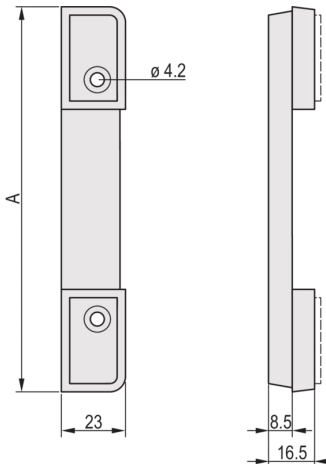

## 24575-214 COMPACPRO REAR FOOT WITH RUBBER INLAY, 4 U