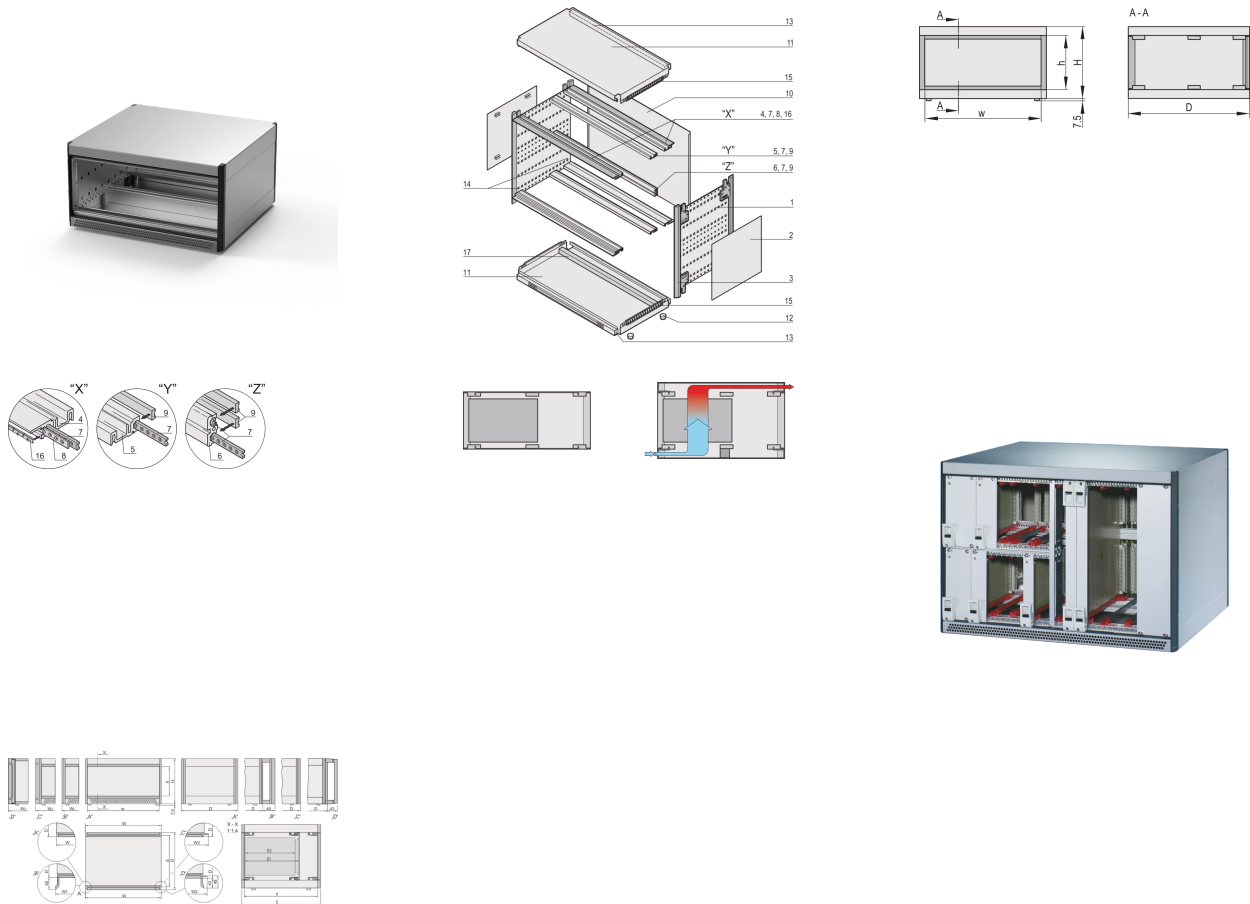

## 24572-078 RATIOACPRO AIR COMPLETE CASE, DESKTOP, SHIELDED, FRONT TRIM, 3/4 U, 84 HP, 315 MM

### KEY FEATURES

Desktop case pre-configured in accordance with IEC 60297-3-101, for euroboards and backplane with insulation strip

Shielded

Version with cover strips, no visible screws

Case with integrated ventilation (2 x 1/2 U)

Symmetrical design, identical front and rear

Honeycomb grid ventilation in top cover and base plate

For board depth 160 mm, 220 mm, 280 mm, and 340 mm (depending on case depth)

Conforms with DIN EN 62368-1

Rack Width: 84 HP

Width: 448.9 mm

Usable Width: 432 mm

Depth: 315.5 mm

EMC Shielding: Yes

Static Load: 25 kg

Protection Rating: IP20

Front Frame Construction: Side Trim; Horizontal Rails