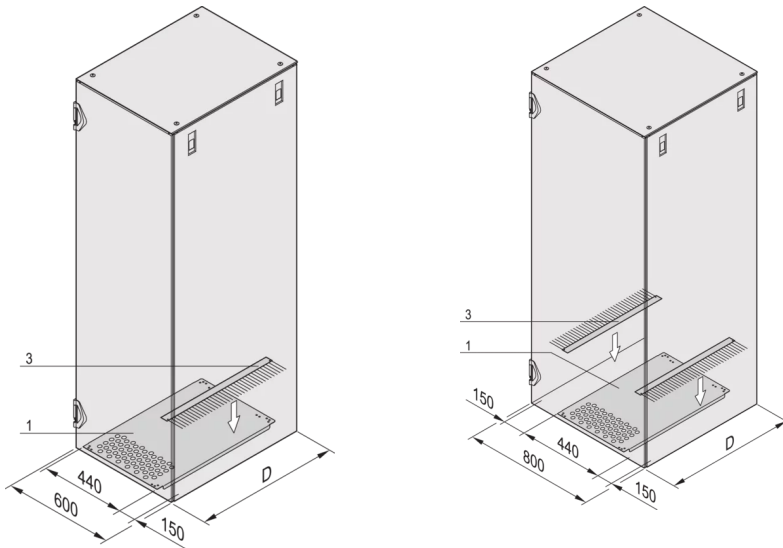

23130-357 VARISTAR IP 20 BASE PLATE FOR SIDE CABLE DUCTING, 1200D

**KEY FEATURES**

The base plate is open at the side; the opening can be covered over with a brush strip (cabinet width 600-mm) or two brush strips (cabinet width 800-mm)

Perforated at front for better cooling

**PRODUCT ATTRIBUTES**

Product Type: Cabinet/Rack Base

Product Family: Varistar

Type: Base Plate, Cable Ducting

Color: Black Grey

Color Code: RAL 7021

Depth: 1200 mm

**ADDITIONAL PRODUCT DETAILS**

Varistar Base Plate for side Cable Ducting for IP 20 and IP 55.

Please order brush strip separately.

**North America**

All locations  
+1.763.422.2661  
Chat with us:  
[schroff.nvent.com](https://schroff.nvent.com)