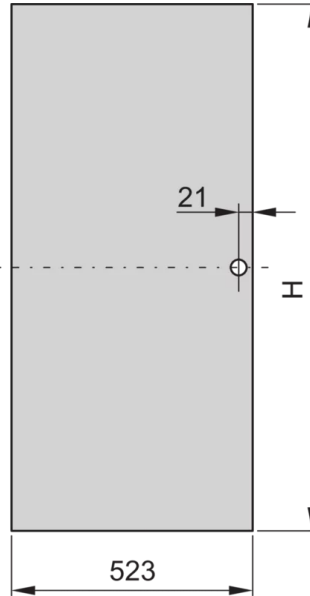

23117-012 EURORACK STEEL DOOR, 120° OPENING ANGLE, RAL 7021, 29 U
600W

KEY FEATURES

Can be mounted on all four sides

St, 1 mm

PRODUCT ATTRIBUTES

Product Type: Cabinet Door

Product Family: Eurorack

Type: Steel Door

Color: Black Grey

Color Code: RAL 7021

Rack Height: 29 U

Height: 1311 mm

Width: 600 mm

ADDITIONAL PRODUCT DETAILS

Steel door for Aluminum frame cabinets with 120° mobility and mountable on all 4 sides. The door comes with lever handle and safety locks and keys.