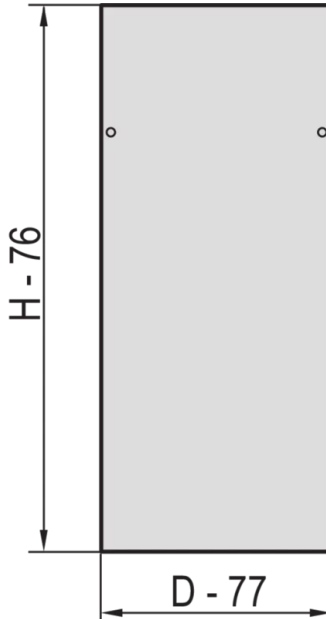

22117-964 EURORACK SIDE PANEL WITH SIDE PANEL CATCHES, RAL 7021, 43 U 600D

KEY FEATURES

Assembly to frame with 2 side panel catches

St, 1 mm

PRODUCT ATTRIBUTES

Product Type: Cabinet/Rack Panel

Product Family: Eurorack

Type: Side Panel

Color: Black Grey

Color Code: RAL 7021

Rack Height: 43 U

Height: 2020 mm

Depth: 600 mm

ADDITIONAL PRODUCT DETAILS

Steel Side Panels for aluminum frame with quick fastner for easy mounting and installation.