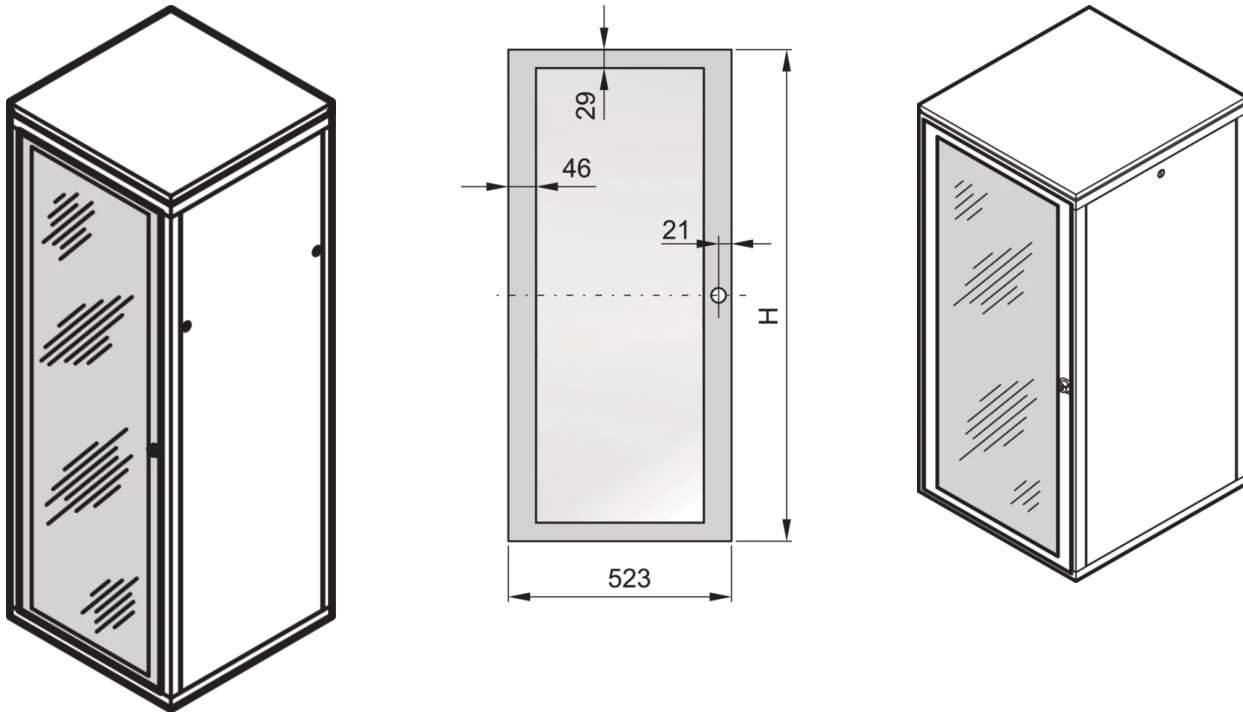

22117-945 EURORACK GLAZED DOOR WITH ACRYLIC GLASS, RAL 7021, 25 U
600W

KEY FEATURES

Acrylic window, 2 mm

Safety lock with two keys

Opening angle 120°

RAL 7021

Door frame, Al, 2 mm

Can be mounted on all four sides

PRODUCT ATTRIBUTES

Product Type: Cabinet Door

Product Family: Eurorack

Type: Glass Door

Color: Black Grey

Color Code: RAL 7021

Rack Height: 25 U

Height: 1133 mm

Width: 600 mm

ADDITIONAL PRODUCT DETAILS

Glass door with opening angle 120°: Safety lock with two keys or 180°: Lever handle.

CERTIFICATIONS

North America

All locations

+1.763.422.2661

Chat with us: