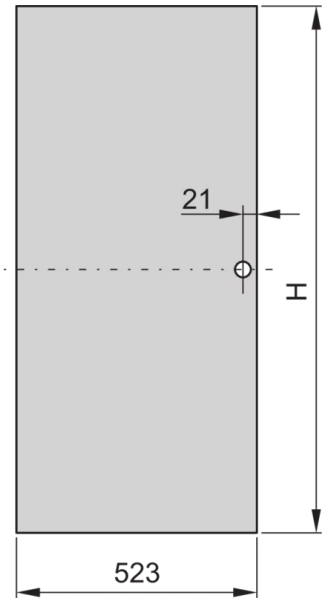

22117-936 EURORACK STEEL DOOR, 120° OPENING ANGLE, RAL 7021, 25 U  
600W

**KEY FEATURES**

Can be mounted on all four sides

St, 1 mm

**PRODUCT ATTRIBUTES**

Product Type: Cabinet Door

Product Family: Eurorack

Type: Steel Door

Color: Black Grey

Color Code: RAL 7021

Rack Height: 25 U

Height: 1133 mm

Width: 553 mm