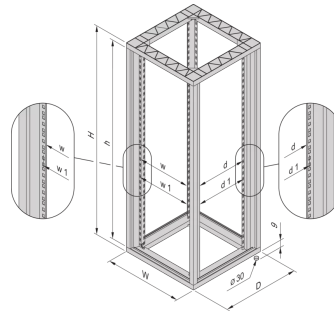

22117-781 EURORACK 19" CABINET FRAME, 47 U 600W 800D

**KEY FEATURES**

Bolted, frame Al diecast, upright Al extrusion

Fixed spacing between front and rear 19" plane

Finish: RAL 7021

**PRODUCT ATTRIBUTES**

Product Type: Cabinet/Rack Frame

Product Family: Eurorack

Type: Standard

Frame Material: Aluminum

Color: Black Grey

Color Code: RAL 7021

Rack Height: 47 U

Height: 2198 mm

Width: 600 mm

Depth: 800 mm

Static Load: 400 kg