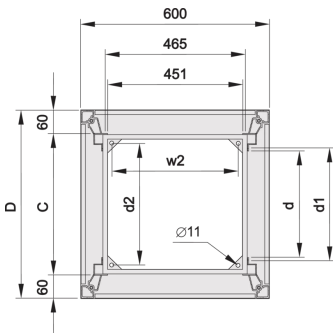

22117-781 EURORACK 19" CABINET FRAME, 47 U 600W 800D

**KEY FEATURES**

Bolted, frame Al diecast, upright Al extrusion

Fixed spacing between front and rear 19" plane

Finish: RAL 7021

**PRODUCT ATTRIBUTES**

Product Type: Cabinet/Rack Frame

Product Family: Eurorack

Type: Standard

Frame Material: Aluminum

Color: Black Grey

Color Code: RAL 7021

Rack Height: 47 U

Height: 2198 mm

Width: 600 mm

Depth: 800 mm

Static Load: 400 kg

## ADDITIONAL PRODUCT DETAILS

---

Fixed spacing between front and rear 19" plane.