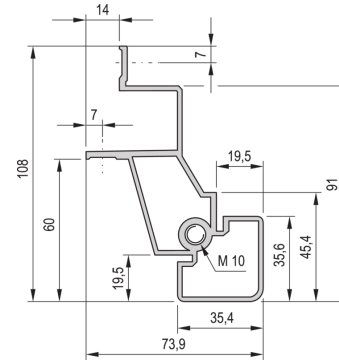

22117-781 EURORACK 19" CABINET FRAME, 47 U 600W 800D

**KEY FEATURES**

Bolted, frame Al diecast, upright Al extrusion

Fixed spacing between front and rear 19" plane

Finish: RAL 7021

**PRODUCT ATTRIBUTES**

Product Type: Cabinet/Rack Frame

Product Family: Eurorack

Type: Standard

Frame Material: Aluminum

Color: Black Grey

Color Code: RAL 7021

Rack Height: 47 U

Height: 2198 mm

Width: 600 mm

Depth: 800 mm

Static Load: 400 kg

## ADDITIONAL PRODUCT DETAILS

---

Fixed spacing between front and rear 19" plane.