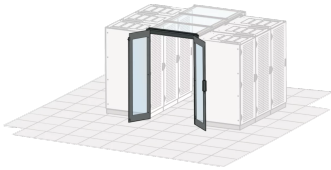

21130-583 AISLE CONTAINMENT SWING DOOR, MANUAL, 1200W, RAL 7021

KEY FEATURES

Suitable for 2000 and 2200 mm high cabinets

Doors for lateral closure of cabinet row

Black grey (RAL-7021)

Double doors suitable for an aisle width of 1200 mm

Trim is required for 2200 mm high cabinets; please order separately

PRODUCT ATTRIBUTES

Product Type: Cabinet Door

Product Family: Varistar

Type: Aisle Door

Color: Black Grey

Color Code: RAL 7021

ADDITIONAL PRODUCT DETAILS