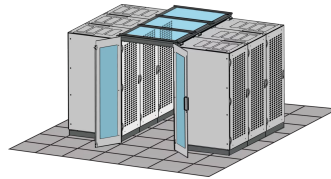

21130-583 AISLE CONTAINMENT SWING DOOR, MANUAL, 1200W, RAL 7021

KEY FEATURES

Suitable for 2000 and 2200 mm high cabinets

Doors for lateral closure of cabinet row

Black grey (RAL-7021)

Double doors suitable for an aisle width of 1200 mm

Trim is required for 2200 mm high cabinets; please order separately

PRODUCT ATTRIBUTES

Product Type: Cabinet Door

Product Family: Varistar

Type: Aisle Door

Color: Black Grey

Color Code: RAL 7021

ADDITIONAL PRODUCT DETAILS