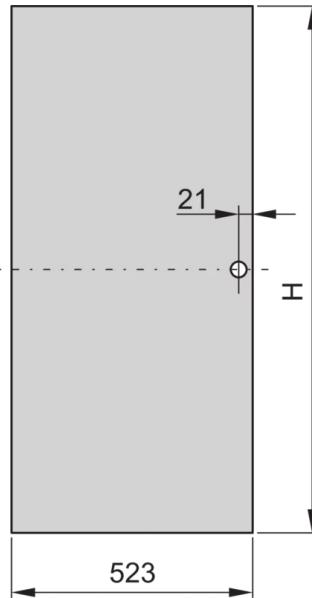

21117-191 EURORACK STEEL DOOR, 120° OPENING ANGLE, RAL 7035, 47 U  
600W

**KEY FEATURES**

Can be mounted on all four sides

St, 1 mm

**PRODUCT ATTRIBUTES**

Product Type: Cabinet Door

Product Family: Eurorack

Type: Steel Door

Color: Light Grey

Color Code: RAL 7035

Rack Height: 47 U

Height: 2198 mm

Width: 600 mm