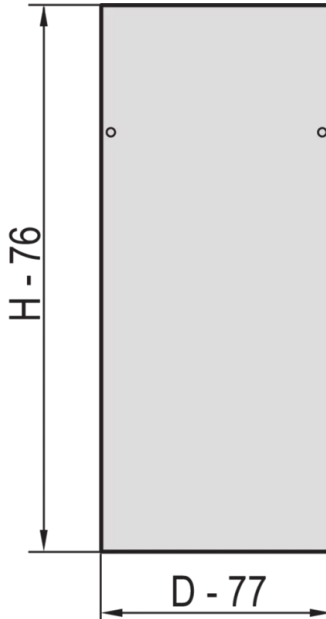

21117-180 EURORACK SIDE PANEL WITH SIDE PANEL CATCHES, RAL 7035, 38 U  
900D

**KEY FEATURES**

Assembly to frame with 2 side panel catches

St, 1 mm

**PRODUCT ATTRIBUTES**

Product Type: Cabinet/Rack Panel

Product Family: Eurorack

Type: Side Panel

Color: Light Grey

Color Code: RAL 7035

Rack Height: 38 U

Height: 1798 mm

Depth: 900 mm