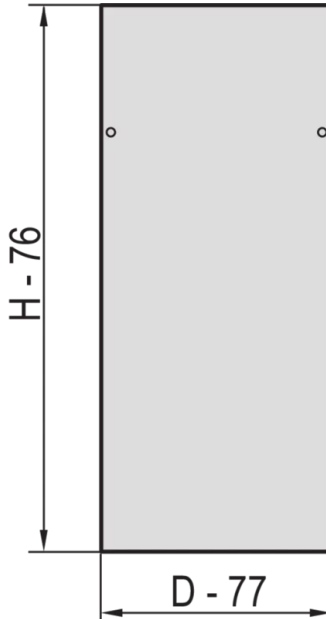

### KEY FEATURES

Assembly to frame with 2 side panel catches

St, 1 mm

### PRODUCT ATTRIBUTES

Product Type: Cabinet/Rack Panel

Product Family: Eurorack

Type: Side Panel

Color: Light Grey

Color Code: RAL 7035

Rack Height: 20 U

Height: 998 mm

Depth: 600 mm