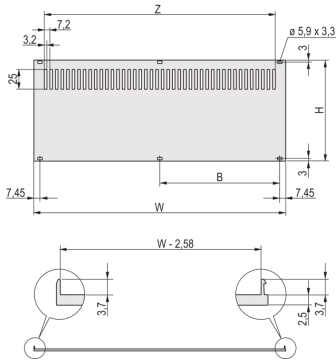

20848-642 REAR PANEL FOR RATIOACPRO/PROPACPRO, PERFORATED, RETROFIT SHIELDING, TEXTILE, 6 U, 63 HP

KEY FEATURES

Rear panel, Al, 2.5 mm, front: anodized, rear: conductive; unshielded

Enables mounting on horizontal rails

PRODUCT ATTRIBUTES

Product Type: Side Panel

Product Family: RatiopacPRO; RatiopacPRO AIR

Type: Rear Panel

Rack Height: 6 U

Rack Width: 63 HP

Material: Aluminum

Package Quantity: 1

Height: 256 mm

Width: 319.7 mm

ADDITIONAL PRODUCT DETAILS

The perforated rear panel, Al, 2.5 mm is unshielded. The rear side is conductive.

North America

All locations
+1.763.422.2661
Chat with us:
schroff.nvent.com