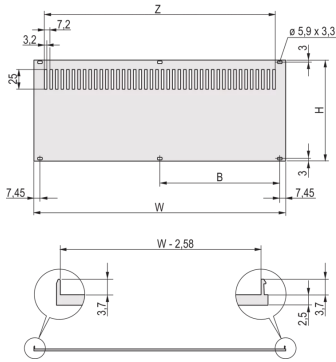

20848-633 REAR PANEL FOR RATIOACPRO/PROPACPRO, PERFORATED, RETROFIT SHIELDING, TEXTILE, 3 U, 28 HP

**KEY FEATURES**

Rear panel, Al, 2.5 mm, front: anodized, rear: conductive; unshielded

Enables mounting on horizontal rails

**PRODUCT ATTRIBUTES**

Product Type: Side Panel

Product Family: RatiopacPRO; RatiopacPRO AIR

Type: Rear Panel

Rack Height: 3 U

Rack Width: 28 HP

Material: Aluminum

Package Quantity: 1

Height: 123.4 mm

Width: 141.9 mm

**ADDITIONAL PRODUCT DETAILS**

The perforated rear panel, Al, 2.5 mm is unshielded. The rear side is conductive.

**North America**

All locations  
+1.763.422.2661  
Chat with us:  
[schroff.nvent.com](https://schroff.nvent.com)