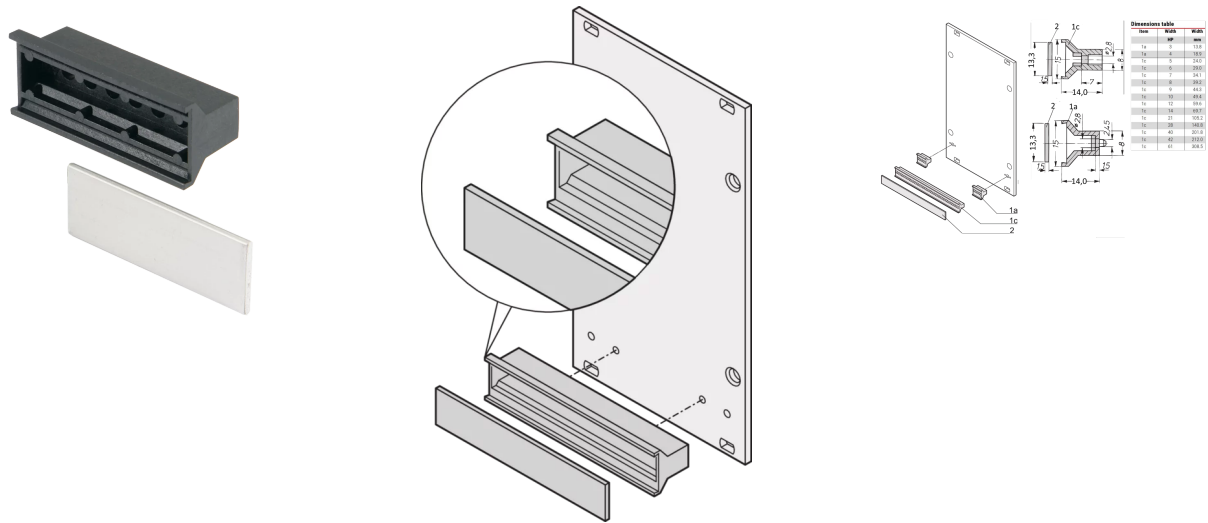

20808-091 STATIC HANDLE PLASTIC IN TRAPEZOID FORM, BLACK, 42 HP

ADDITIONAL PRODUCT DETAILS

The static plastic handle, trapezoid form in black color can be mounted to a front panel for extraction of the PCB.

Please take into consideration that deliveries may be carried out in the stated SPQs (SPQ, e.g. 5 pieces, 10 pieces, 50 pieces, etc.). Differing order quantities (e.g. 2 pieces) may be changed to the next possible delivery quantity = Standard Pack Quantity.