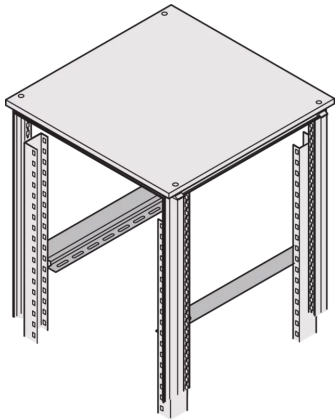

22127-094 EURORACK SLIDE RAIL, 25 KG, 600D, 1 PAIR

KEY FEATURES

St, 1.5 mm, finish AlZn

Static load-carrying capacity 25 kg per pair

Support shelf of heavy 19" chassis

For assembly on the 19" panel/slide mounts

Wide support surface

Can be attached in 1 U increments

PRODUCT ATTRIBUTES

Product Type: Slide Rail

Product Family: Eurorack

Length: 420 mm

Depth: 600 mm

Static Load: 25 kg

ADDITIONAL PRODUCT DETAILS

Eurorack Slide Rail with 25 kg load capacity for mounting on the cabinet uprights or 19" panel/slide mounts. The slide rail supports shelf of heavy 19" Chassis.

Standard distance for servers $d = 740$ mm. For assembly 4 pieces panel/slide mounts are necessary (please order separately, see panel/slide mount).