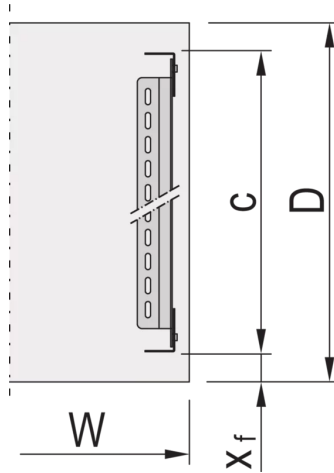

22127-094 EURORACK SLIDE RAIL, 25 KG, 600D, 1 PAIR

KEY FEATURES

St, 1.5 mm, finish AlZn

Static load-carrying capacity 25 kg per pair

Support shelf of heavy 19" chassis

For assembly on the 19" panel/slide mounts

Wide support surface

Can be attached in 1 U increments

PRODUCT ATTRIBUTES

Product Type: Slide Rail

Product Family: Eurorack

Length: 420 mm

Depth: 600 mm

Static Load: 25 kg