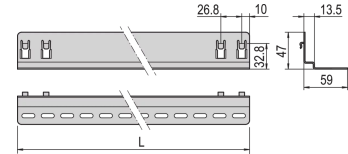

22127-094 EURORACK SLIDE RAIL, 25 KG, 600D, 1 PAIR

KEY FEATURES

St, 1.5 mm, finish AlZn

Static load-carrying capacity 25 kg per pair

Support shelf of heavy 19" chassis

For assembly on the 19" panel/slide mounts

Wide support surface

Can be attached in 1 U increments

PRODUCT ATTRIBUTES

Product Type: Slide Rail

Product Family: Eurorack

Length: 420 mm

Depth: 600 mm

Static Load: 25 kg

ADDITIONAL PRODUCT DETAILS

Eurorack Slide Rail with 25 kg load capacity for mounting on the cabinet uprights or 19" panel/slide mounts. The slide rail supports shelf of heavy 19" Chassis.

Standard distance for servers $d = 740$ mm. For assembly 4 pieces panel/slide mounts are necessary (please order separately, see panel/slide mount).