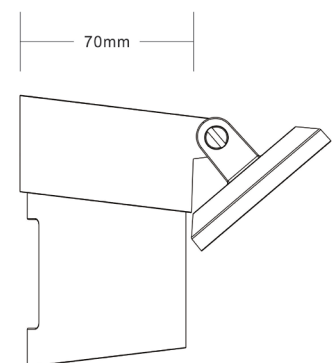

WPA3/TLS Encryption

Dual encryption for more secure connection and data protection

IP65 Outdoor Protection

IP65 rated outdoor protection to protect the camera from rain and dust

General	
Video Compression	H.265 & H.264
Max. Resolution	4 Megapixel (QHD)
Max. Frame	1440p (2560 x 1440)
Image Sensor	1/2.7" Progressive CMOS sensor
Day & Night - IR LED	7 m
Focal Length	3.3 mm
Aperture	F2.0
Angle of View	(H) 105.4° (V) 56.4° (D) 125°
Motorised Pan	Yes (-135° to +135° total 270°)
Audio	Built-in microphone and speaker
Audio Codec	MPEG-2 AAC LC

Physical	
Power Input	100 to 240 V AC, 50/60 Hz
Power Output	12V 1A
Max. Power Consumption	7 W
Cable Length	Device: 1 m Adapter: 3 m
Indoor/Outdoor	For indoor or outdoor use
Operating Temperature	-25 to 45°C
Storage Temperature	-20 to 70°C
Operating/Storage Humidity	Max. 90% non-condensing
Weight	342 g
Dimensions	71 x 111.8 x 70 mm
Certifications	CE, FCC, IC, RCM, NCC, BSMI