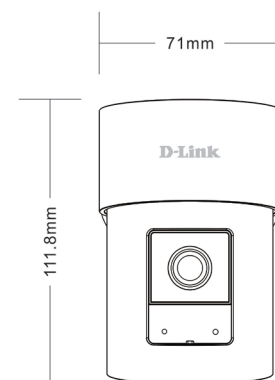

WPA3/TLS Encryption

Dual encryption for more secure connection and data protection

IP65 Outdoor Protection

IP65 rated outdoor protection to protect the camera from rain and dust

General	
Video Compression	H.265 & H.264
Max. Resolution	4 Megapixel (QHD)
Max. Frame	1440p (2560 x 1440)
Image Sensor	1/2.7" Progressive CMOS sensor
Day & Night - IR LED	7 m
Focal Length	3.3 mm
Aperture	F2.0
Angle of View	(H) 105.4° (V) 56.4° (D) 125°
Motorised Pan	Yes (-135° to +135° total 270°)
Audio	Built-in microphone and speaker
Audio Codec	MPEG-2 AAC LC

Physical	
Power Input	100 to 240 V AC, 50/60 Hz
Power Output	12V 1A
Max. Power Consumption	7 W
Cable Length	Device: 1 m Adapter: 3 m
Indoor/Outdoor	For indoor or outdoor use
Operating Temperature	-25 to 45°C
Storage Temperature	-20 to 70°C
Operating/Storage Humidity	Max. 90% non-condensing
Weight	342 g
Dimensions	71 x 111.8 x 70 mm
Certifications	CE, FCC, IC, RCM, NCC, BSMI