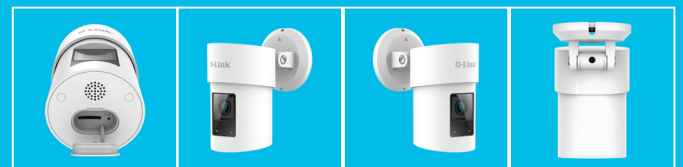

2K QHD Pan & Zoom Outdoor Wi-Fi Camera

Smarter Surveillance, Simpler Than Ever

See your home in cinematic detail with 2K QHD 1440P resolution and let advanced built-in AI-powered event detection alert you to motion that matters.

DCS-8635LH

- See more details with 2K QHD 1440p resolution, 4x higher than traditional HD
- 270° (H) motorised pan allows you to monitor more of your home
- Integrated night vision lets you see up to 7 m, even in total darkness
- AI-based person detection intelligently detects person motion, glass breaking and vehicles
- Connects to your network using either Ethernet or Wi-Fi (dual-band) for more flexibility
- H.265 High Efficiency Video Coding support minimises network and Internet utilisation
- Two-way audio with built-in microphone and speaker/siren
- Record videos¹ to the cloud or to a local microSD card²
- WPA3™ & TLS encryption to keep your connection more secure
- Built-in Bluetooth Low Energy 5.0 technology for faster setup
- Wall / ceiling / pole mountable (accessories included)
- Supports ONVIF Profile S/T recording
- Works with the free mydlink app
- Works with the Google Assistant and Alexa

2K QHD

True 2K QHD 1440p resolution for superior video clarity

AI-Based Person Detection

Intelligently identifies human motion

Auto Person Tracking

Automatically tracks human movement when a person is detected

WPA3/TLS Encryption

Dual encryption for more secure connection and data protection

IP65 Outdoor Protection

IP65 rated outdoor protection to protect the camera from rain and dust

General	
Video Compression	H.265 & H.264
Max. Resolution	4 Megapixel (QHD)
Max. Frame	1440p (2560 x 1440)
Image Sensor	1/2.7" Progressive CMOS sensor
Day & Night - IR LED	7 m
Focal Length	3.3 mm
Aperture	F2.0
Angle of View	(H) 105.4° (V) 56.4° (D) 125°
Motorised Pan	Yes (-135° to +135° total 270°)
Audio	Built-in microphone and speaker
Audio Codec	MPEG-2 AAC LC