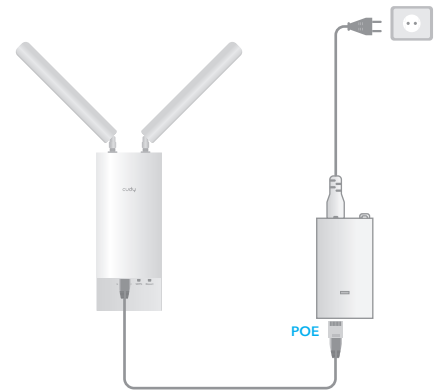

## 1 Install the antennas

Grip the base section of the antennas and tighten them.

**Note:** Position the antennas at a 45-degree angle for optimal downward Wi-Fi coverage.

## 2 Power the device

Connect the access point to the PoE port of the PoE adapter via your Ethernet cable. Power up the PoE Adapter.