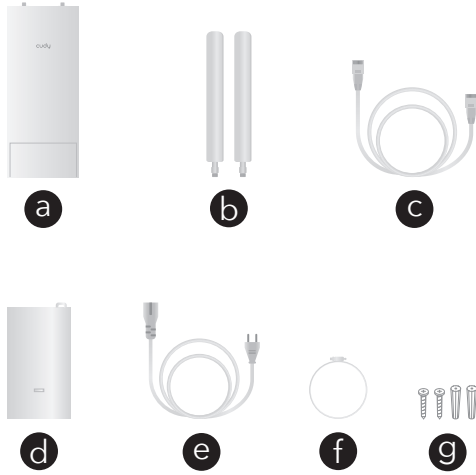

## Package Content

- a. AP/RE
- b. Wi-Fi Antennas
- c. Ethernet Cable
- d. PoE Adapter
- e. Power Cord
- f. Clamp
- g. Screw

## 1 Install the antennas

Grip the base section of the antennas and tighten them.

**Note:** Position the antennas at a 45-degree angle for optimal downward Wi-Fi coverage.