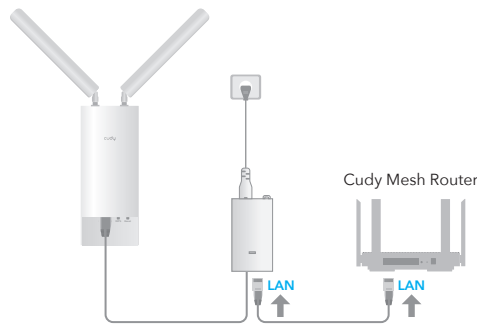

Note: if not successful, please press again or try method B.

Method B - Plugging Cable: (Requires the router to support "Cudy Mesh") Use an additional Ethernet cable to connect the LAN port of the PoE Adapter to a LAN port on the Cudy Mesh device. Wait for the LED to turn solid on.