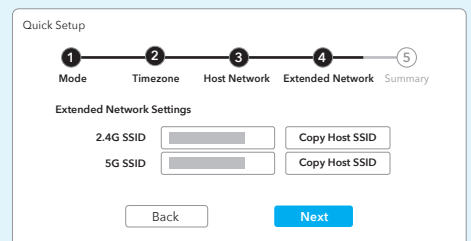

Package Content

- a. AP/RE
- b. Wi-Fi Antennas
- c. Ethernet Cable
- d. PoE Adapter
- e. Power Cord
- f. Clamp
- g. Screw

1 Install the antennas

Grip the base section of the antennas and tighten them.

Note: Position the antennas at a 45-degree angle for optimal downward Wi-Fi coverage.

2 Power the device

Connect the access point to the PoE port of the PoE adapter via your Ethernet cable. Power up the PoE Adapter.

3 Pair the AP/RE via method A, B, or C

Method A - Pressing Buttons: Find the "WPS/Pair" button on your router, press it and also the WPS button on the Cudy AP/RE, and wait for the LED to turn solid on.

Note: if not successful, please press again or try method B.

Method B - Plugging Cable: (Requires the router to support "Cudy Mesh") Use an additional Ethernet cable to connect the LAN port of the PoE Adapter to a LAN port on the Cudy Mesh device. Wait for the LED to turn solid on.

Note: After set up the AP/RE, you may remove the extra Ethernet cable and the AP/RE will switch to wireless backhaul automatically.

Method C - Via Config Page:

Connect your device to the AP/RE's Wi-Fi "Cudy-Outdoor".

C-1

C-2

Follow the pictures to set up the AP/RE.

C-3

No.	BSSID	SSID	Channel	Signal	Connect
1					Connect
2					Connect

C-4