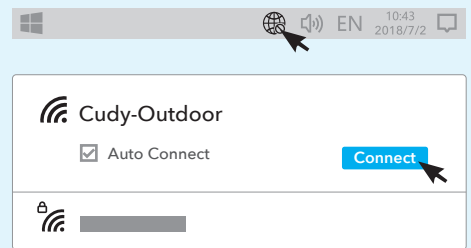

Method C - Via Config Page:

Connect your device to the AP/RE's Wi-Fi "Cudy-Outdoor".

C-1