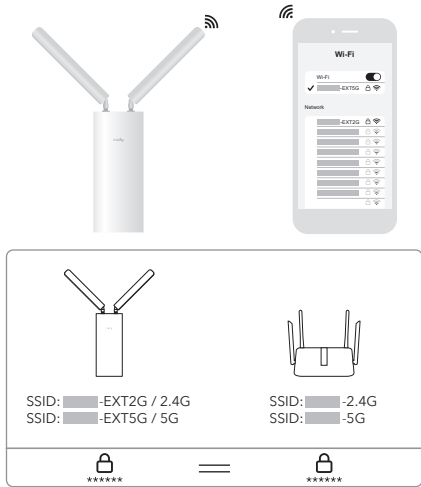

4 Try the newly created network

By default, the password for the extended network will be the same as the original network.