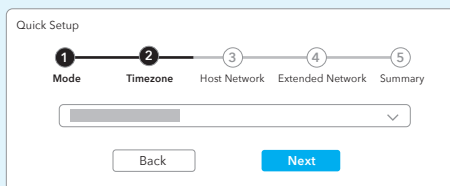

**Note:** After set up the AP/RE, you may remove the extra Ethernet cable and the AP/RE will switch to wireless backhaul automatically.

## Method C - Via Config Page:

Connect your device to the AP/RE's Wi-Fi "Cudy-Outdoor".

C-1

C-2

Follow the pictures to set up the AP/RE.

C-3

No.	BSSID	SSID	Channel	Signal	Connect
1					Connect
2					Connect