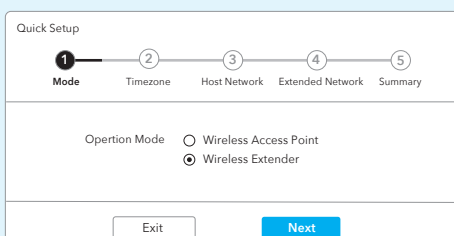

**Note:** After set up the AP/RE, you may remove the extra Ethernet cable and the AP/RE will switch to wireless backhaul automatically.

## Method C - Via Config Page:

Connect your device to the AP/RE's Wi-Fi "Cudy-Outdoor".

C-1

C-2

Follow the pictures to set up the AP/RE.

C-3

No.	BSSID	SSID	Channel	Signal	Connect
1					Connect
2					Connect