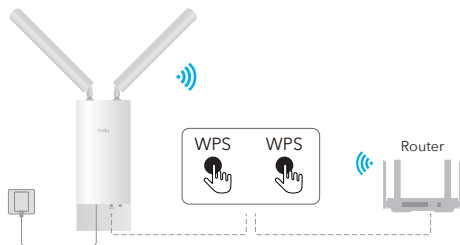

3 Pair the AP/RE via method A, B, or C

Method A - Pressing Buttons: Find the "WPS/Pair" button on your router, press it and also the WPS button on the Cudy AP/RE, and wait for the LED to turn solid on.