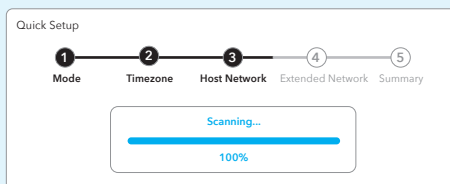

## Method C - Via Config Page:

Connect your device to the AP/RE's Wi-Fi "Cudy-Outdoor".

C-1

C-2

Follow the pictures to set up the AP/RE.

C-3

No.	BSSID	SSID	Channel	Signal	Connect
1					Connect
2					Connect