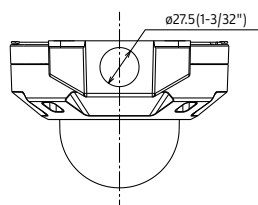

Appearance

With Attachment plate