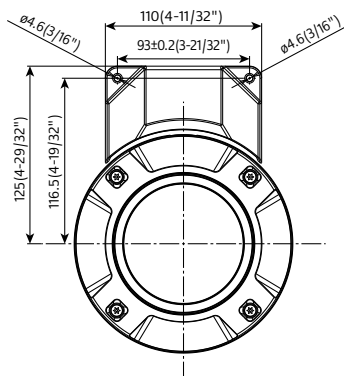

With Attachment for the conduit