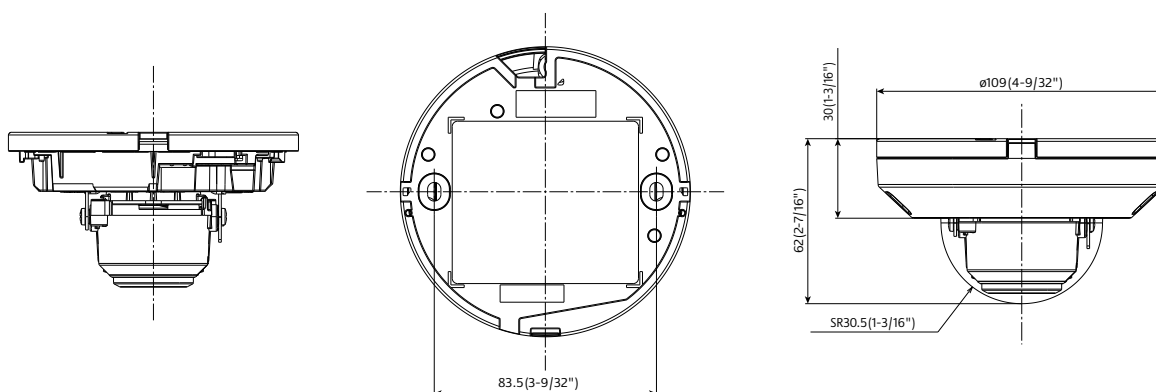

*4 It may be necessary to upgrade the firmware to use these protocols.

Appearance

Unit : mm (inches)

Optional Accessories

Mount Bracket / Other

| combination | WALL | | POLE | CORNER | HANGING | CEILING |
|-------------|--|--|--|--|---|--|
| | 1 | 2 | 1 | 1 | 1 | 1 |
| | Wall Mount Bracket WV-QWL500-W (i-PRO white)  | Base bracket WV-QJB502-W (i-PRO white)  | Pole Mount Bracket WV-QPL500-W (i-PRO white)  | Corner Mount Bracket WV-QCN500-W (i-PRO white)  | Ceiling Mount Bracket WV-QCL100-W ^{*1} (i-PRO white)  | Base bracket WV-QJB502-W (i-PRO white)  |
| | Adapter Box WV-QJB500-W (i-PRO white)  *If needed. | / | Wall Mount Bracket WV-QWL500-W (i-PRO white) (+ WV-QJB500-W)  | Wall Mount Bracket WV-QWL500-W (i-PRO white) (+ WV-QJB500-W)  | 3rd Parties Pipe | / |