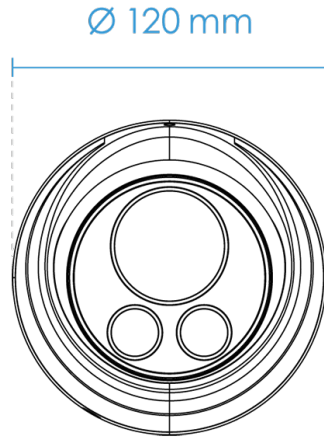

## Camera Features

Image Sensor	1/2.7" Progressive CMOS
Max. Resolution	2560x1920 (5MP)
Lens Type	Vari-focal, Remote Focus
Focal Length	f = 2.8~ 12 mm
Aperture	F1.4 ~ F2.8
Auto-iris	Fixed-iris
Field of View	30° ~ 88° (Horizontal) 23° ~ 65° (Vertical) 38° ~ 115° (Diagonal)
Shutter Time	1/5 sec. to 1/32,000 sec.
WDR Technology	WDR Pro
Day/Night	Yes
Removable IR-cut Filter	Yes
IR Illuminators	Built-in IR illuminators, effective up to 30 meters with Smart IR, IR LED*2
Minimum Illumination	0.035 Lux @ F1.4 (Color) <0.005 Lux @ F1.4 (B/W) 0 Lux with IR illumination on
Pan Range	360°
Tilt Range	70°
Rotation Range	360°
Pan/Tilt/Zoom Functionalities	ePTZ: 48x digital zoom (4x on IE plug-in, 12x built-in)
On-board Storage	Slot type: MicroSD/SDHC/SDXC card slot Seamless Recording

## Audio

Audio Capability	One-way Audio
Audio Compression	G.711, G.726
Audio Interface	Built-in microphone
Effective Range	5 meters

## Dimensions