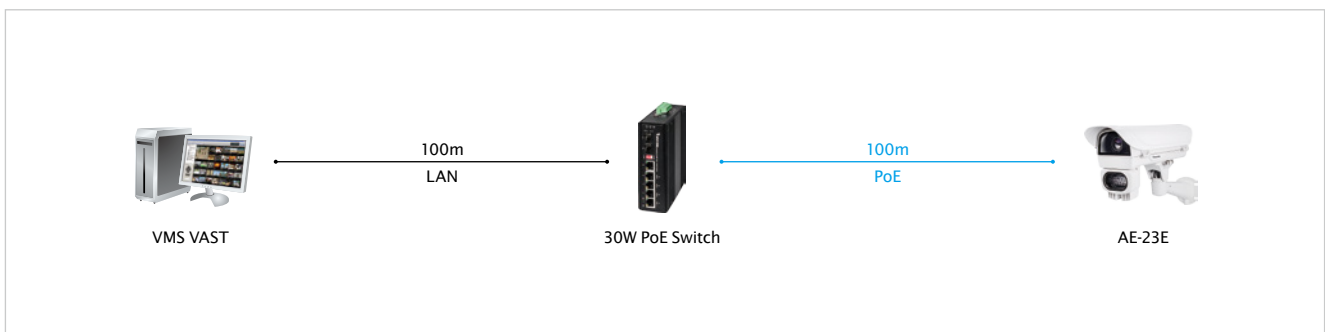

Application