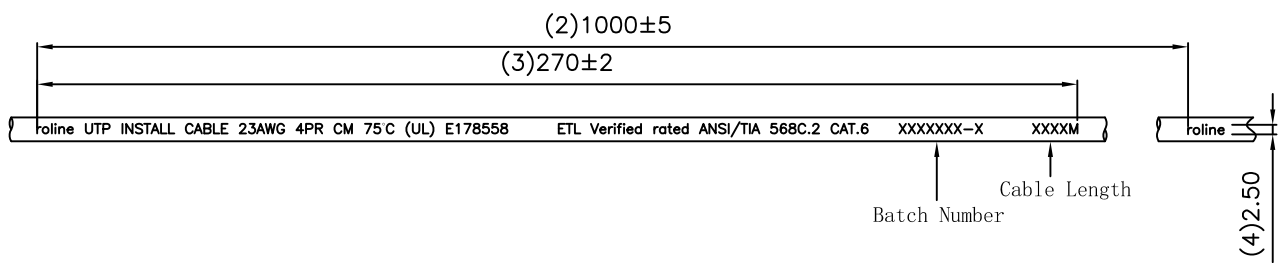

B

B

SCALE 1/2