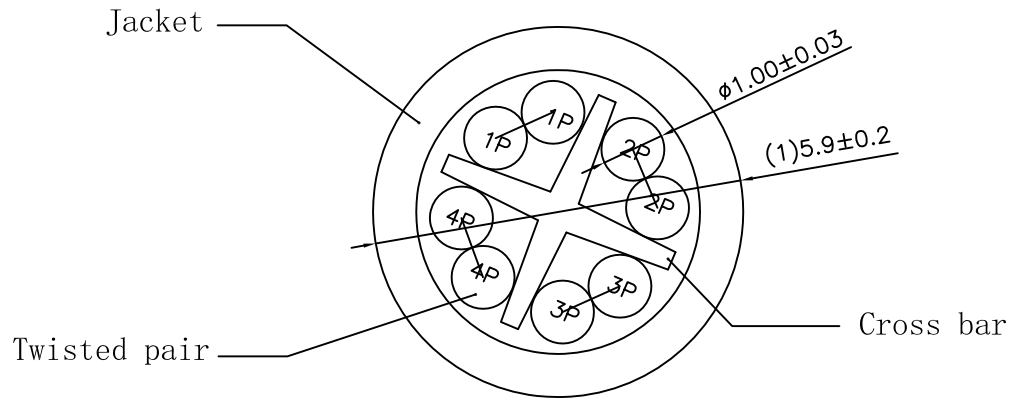

A

A

SCALE 8/1

B

B

SCALE 1/2

C

C

SCALE 1/1

roline UTP INSTALL CABLE 23AWG 4PR CM 75°C (UL) E178558 ETL Verified rated ANSI/TIA 568C.2 CAT.6 XXXXXX-X XXXXM

D

D

Specifications :

1. Wiring : T568B
2. Copper conductor : 23AWG
3. XXXXXX-X : Batch number
4. XXXXM : Cable length
5. Cable printing : blue printing
6. Jacket material : PVC
7. Printing meter number on the end of each test. 0001, 0002, 0003.....9999
8. With ROHS and REACH compliant.
9. CPR CLASS Eca
10. Operating temperature : -20, C ~ +70, C

Bending radius(4x cable OD)	NVP	Item NO	Description	Color
24mm	69.5%	• 21.15.0991	ROLINE UTP cable, Cat 6, Solid Wire , AWG 23, 300m	Grey
24mm	69.5%	• 21.15.0990	ROLINE UTP cable, Cat 6, Solid Wire , AWG 23, 100m	Grey

GENERAL TOLERANCE OF DIMENSIONS x.xxx ±0.005 x.xx ±0.05 x.x ±0.1	DRAWING	15.FEB.2022	SP
	CHECK	15.FEB.2022	CMD
	APPROVAL	15.FEB.2022	YUAN
		DATE	NAME
SCALE	1/1 (A4)	UNIT	mm

DRAWING NO.	Roline U/UTP 23AWG Solid C6 CABLE PVC(E01)			
	DRAWING CLASSIFICATION	E	SHEET	1 OF 1