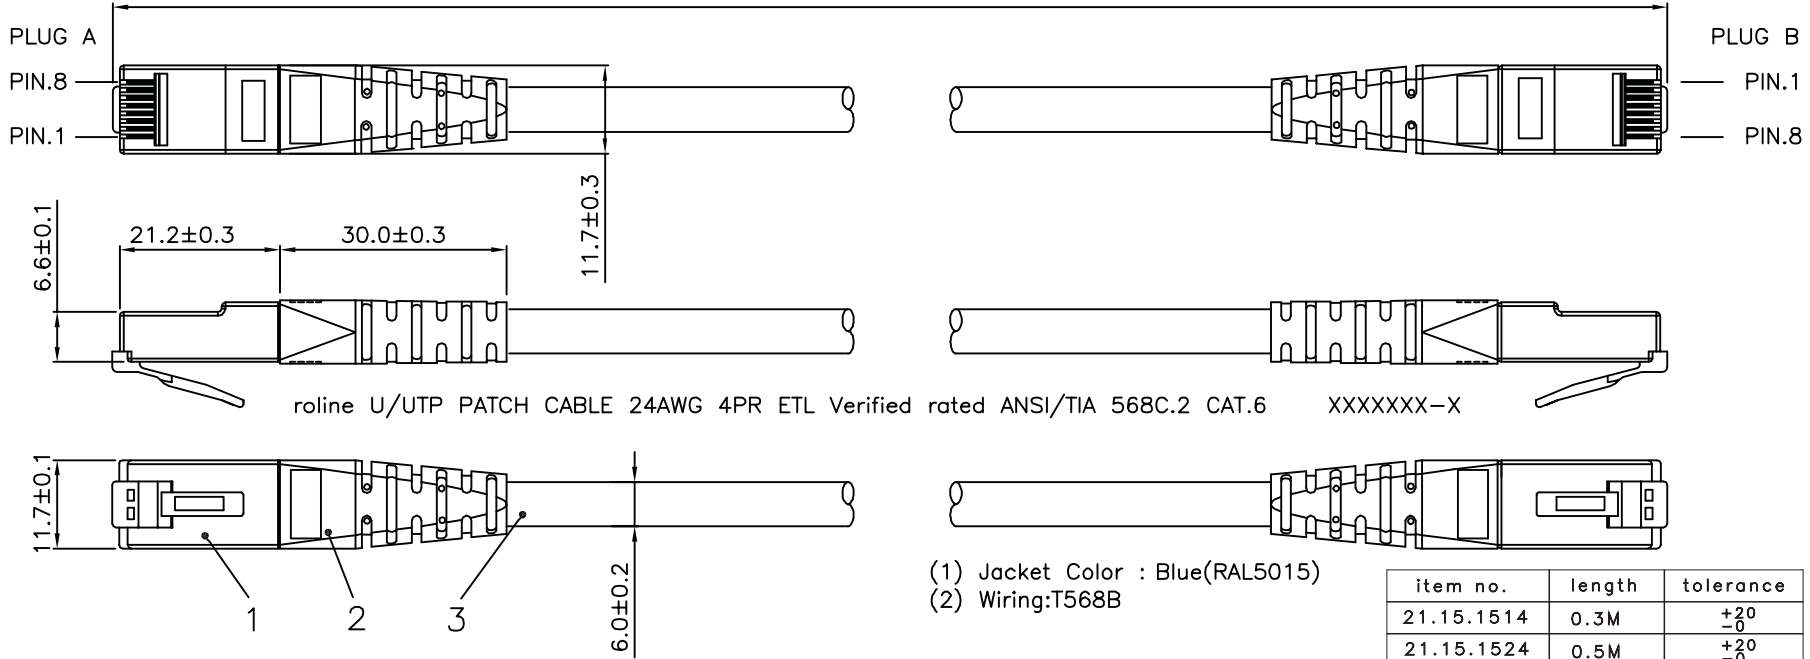

1 2 3 4 5 6

Total length (optional)

- (1) Jacket Color : Blue(RAL5015)
- (2) Wiring:T568B

item no.	length	tolerance
21.15.1514	0.3M	+20 -0
21.15.1524	0.5M	+20 -0
21.15.1534	1M	+20 -0
21.15.0927	1.5M	+20 -0
21.15.1544	2M	+20 -10
21.15.1554	3M	+20 -10
21.15.1564	5M	+30 -20
21.15.1574	7M	+30 -20
21.15.1584	10M	+30 -20
21.15.1594	15M	+30 -20
21.15.1604	20M	+70 -30

Specification :

- Material :
1. RJ45 Plug :
    - 1-1. Housing : Polycarbonate, Transparent color.
    - 1-2. Contact material : Phosphor Bronze with 50-60 micro-inch Nickel plated.
    - 1-3. Contact finished : Min. 50 micro-inch Gold plated.
  2. Molding: PVC.
  3. Cable :
    - 3-1. Jacket : PVC.
    - 3-2. Conductor : 24 AWG stranded copper.
    - 3-3. Isolation : PE.
    - 3-4. Isolation Cross Bar for 4 pairs : PE.
  4. Cable structure : U/UTP, 4 twisted pair with Cross Bar.
  5. Minimum Bending Radius: 50mm

item no	21.15.1514	21.15.1524	21.15.1534	21.15.0927	21.15.1544
	21.15.1554	21.15.1564	21.15.1574	21.15.1584	21.15.1604
Desc	ROLINE Cat 6 U/UTP Patch Cord,Blue				
"#": Matching DIM.	DRAWING	23.JuL.2016	byz		
"*": Important DIM.	CHECK	23.JuL.2016	Jane		
Others General DIM.	APPROVAL	23.JuL.2016	Jaimy		
GENERAL TOLERANCE OF DIMENSIONS		DATE	NAME		
X.XXX ±0.005	SCALE	1/1 (A4)	UNIT	mm	
X.XX ±0.05	DRAWING NO.				
X.X ±0.1	DRAWING CLASSIFICATION		S	SHEET	1 OF 1

No.	MODIFIED AREA	ORIGINAL	MODIFY	DATE	MODIFIER

1 2 3 4 5 6 10cm