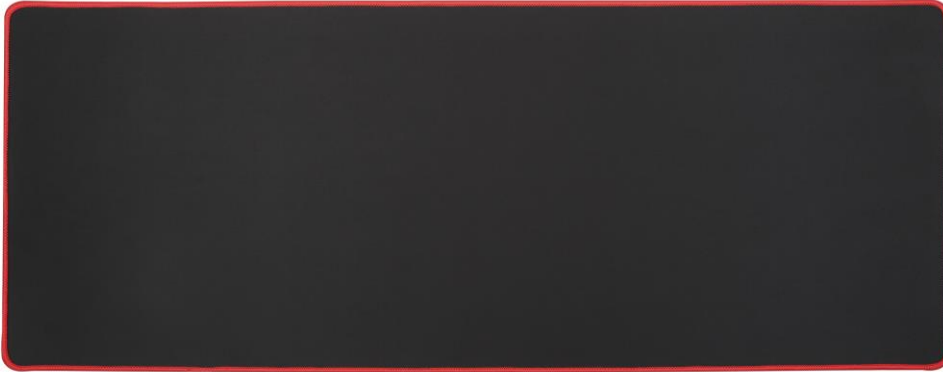

Item no.: 18.01.2048

ROLINE Desk Pad, 780x300x5mm, black

Features:

- Low Friction Fabric Surface ensures accurate mouse control and stable operation
- Dimensions: 780 x 300 x 5mm
- Material: rubber