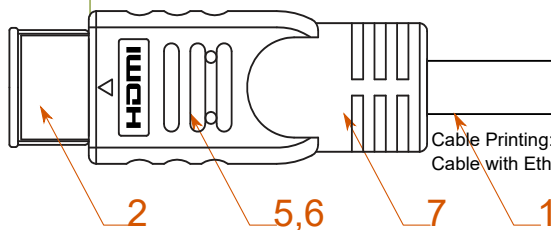

HDMI Plug

10000±100 mm

Cable Printing: 4Kx2K(2160P) Ultra-High Definition 3D Cable High Speed HDMI™ / Cable with Ethernet E119932-T AWM 20276 80°C 30V VW-1 COPARTNER

HDMI Plug with IC

Feature:

Resolution: 4K @ 60Hz

Specification :

- 1. Cable UL20276, [2C(28AWG)+Foamed PP Film+Foamed PP Film+ADAM]\*4 + [1P(30AWG)+DAM] + 3C(30AWG) + 1C(28AWG) + ADB, OD: 7.3mm, Jacket: Black PVC
- 2. Conn. HDMI Plug, Conductor: Gold Plated, Shell: Plated
- 3. Conn. HDMI Plug with PCB & IC, Conductor: Gold Plated, Shell: Gold Plated
- 4. Hood For HDMI Plug and Chipset HT8181
- 5. Hood For HDMI Plug
- 6. Inner Molding LDPE
- 7. Outer Molding Black PVC: 60P

Scale 1:1 Unit : mm