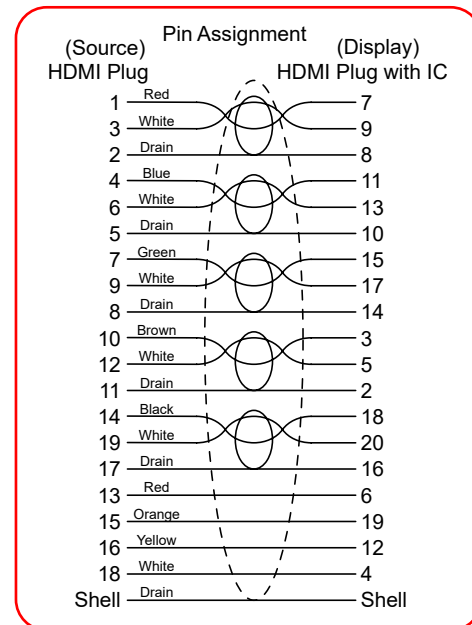

HDMI Plug

10000±100 mm

Cable Printing: 4Kx2K(2160P) Ultra-High Definition 3D Cable High Speed HDMI™ / Cable with Ethernet E119932-T AWM 20276 80°C 30V VW-1 COPARTNER

HDMI Plug with IC

Feature:

Resolution: 4K @ 60Hz

Specification :

- 1. Cable UL20276, [2C(28AWG)+Foamed PP Film+Foamed PP Film+ADAM]\*4 + [1P(30AWG)+DAM] + 3C(30AWG) + 1C(28AWG) + ADB, OD: 7.3mm, Jacket: Black PVC
- 2. Conn. HDMI Plug, Conductor: Gold Plated, Shell: Plated
- 3. Conn. HDMI Plug with PCB & IC, Conductor: Gold Plated, Shell: Gold Plated
- 4. Hood For HDMI Plug and Chipset HT8181
- 5. Hood For HDMI Plug
- 6. Inner Molding LDPE
- 7. Outer Molding Black PVC: 60P

Scale 1:1 Unit : mm