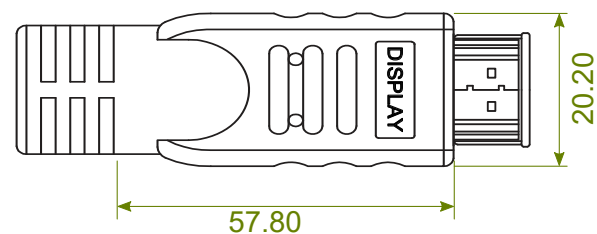

HDMI Plug

10000±100 mm

Cable Printing: 4Kx2K(2160P) Ultra-High Definition 3D Cable High Speed HDMI™ / Cable with Ethernet E119932-T AWM 20276 80°C 30V VW-1 COPARTNER

HDMI Plug with IC

Feature:

Resolution: 4K @ 60Hz

Specification :

- 1. Cable UL20276, [2C(28AWG)+Foamed PP Film+Foamed PP Film+ADAM]\*4 + [1P(30AWG)+DAM] + 3C(30AWG) + 1C(28AWG) + ADB, OD: 7.3mm, Jacket: Black PVC
- 2. Conn. HDMI Plug, Conductor: Gold Plated, Shell: Plated
- 3. Conn. HDMI Plug with PCB & IC, Conductor: Gold Plated, Shell: Gold Plated
- 4. Hood For HDMI Plug and Chipset HT8181
- 5. Hood For HDMI Plug
- 6. Inner Molding LDPE
- 7. Outer Molding Black PVC: 60P

Scale 1:1 Unit : mm