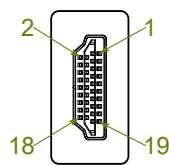

HDMI Plug

10000±100 mm

Cable Printing: 4Kx2K(2160P) Ultra-High Definition 3D Cable High Speed HDMI™ / Cable with Ethernet E119932-T AWM 20276 80°C 30V VW-1 COPARTNER

HDMI Plug with IC

Feature:

Resolution: 4K @ 60Hz

Specification :

- 1. Cable UL20276, [2C(28AWG)+Foamed PP Film+Foamed PP Film+ADAM]\*4 + [1P(30AWG)+DAM] + 3C(30AWG) + 1C(28AWG) + ADB, OD: 7.3mm, Jacket: Black PVC
- 2. Conn. HDMI Plug, Conductor: Gold Plated, Shell: Plated
- 3. Conn. HDMI Plug with PCB & IC, Conductor: Gold Plated, Shell: Gold Plated
- 4. Hood For HDMI Plug and Chipset HT8181
- 5. Hood For HDMI Plug
- 6. Inner Molding LDPE
- 7. Outer Molding Black PVC: 60P

Scale 1:1 Unit : mm