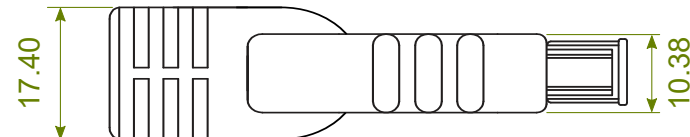

HDMI Plug

10000±100 mm

Cable Printing: 4Kx2K(2160P) Ultra-High Definition 3D Cable High Speed HDMI™ / Cable with Ethernet E119932-T AWM 20276 80°C 30V VW-1 COPARTNER

HDMI Plug with IC

Feature:

Resolution: 4K @ 60Hz

Specification :

- 1. Cable UL20276, [2C(28AWG)+Foamed PP Film+Foamed PP Film+ADAM]\*4 + [1P(30AWG)+DAM] + 3C(30AWG) + 1C(28AWG) + ADB, OD: 7.3mm, Jacket: Black PVC
- 2. Conn. HDMI Plug, Conductor: Gold Plated, Shell: Plated
- 3. Conn. HDMI Plug with PCB & IC, Conductor: Gold Plated, Shell: Gold Plated
- 4. Hood For HDMI Plug and Chipset HT8181
- 5. Hood For HDMI Plug
- 6. Inner Molding LDPE
- 7. Outer Molding Black PVC: 60P

Scale 1:1 Unit : mm