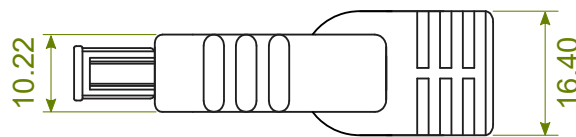

HDMI Plug

10000±100 mm

Cable Printing: 4Kx2K(2160P) Ultra-High Definition 3D Cable High Speed HDMI™ / Cable with Ethernet E119932-T AWM 20276 80°C 30V VW-1 COPARTNER

HDMI Plug with IC

Feature:

Resolution: 4K @ 60Hz

Specification :

- 1. Cable UL20276, [2C(28AWG)+Foamed PP Film+Foamed PP Film+ADAM]\*4 + [1P(30AWG)+DAM] + 3C(30AWG) + 1C(28AWG) + ADB, OD: 7.3mm, Jacket: Black PVC
- 2. Conn. HDMI Plug, Conductor: Gold Plated, Shell: Plated
- 3. Conn. HDMI Plug with PCB & IC, Conductor: Gold Plated, Shell: Gold Plated
- 4. Hood For HDMI Plug and Chipset HT8181
- 5. Hood For HDMI Plug
- 6. Inner Molding LDPE
- 7. Outer Molding Black PVC: 60P