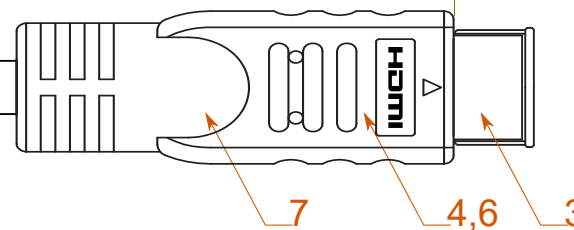

HDMI Plug

10000±100 mm

Cable Printing: 4Kx2K(2160P) Ultra-High Definition 3D Cable High Speed HDMI™ / Cable with Ethernet E119932-T AWM 20276 80°C 30V VW-1 COPARTNER

HDMI Plug with IC

Feature:

Resolution: 4K @ 60Hz

Specification :

- 1. Cable UL20276, [2C(28AWG)+Foamed PP Film+Foamed PP Film+ADAM]\*4 + [1P(30AWG)+DAM] + 3C(30AWG) + 1C(28AWG) + ADB, OD: 7.3mm, Jacket: Black PVC
- 2. Conn. HDMI Plug, Conductor: Gold Plated, Shell: Plated
- 3. Conn. HDMI Plug with PCB & IC, Conductor: Gold Plated, Shell: Gold Plated
- 4. Hood For HDMI Plug and Chipset HT8181
- 5. Hood For HDMI Plug
- 6. Inner Molding LDPE
- 7. Outer Molding Black PVC: 60P

Scale 1:1 Unit : mm