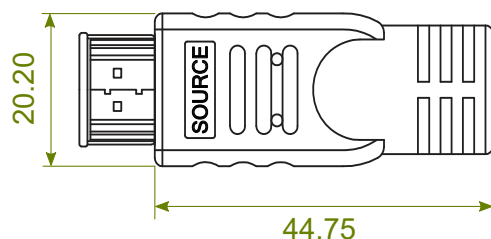

HDMI Plug

10000±100 mm

Cable Printing: 4Kx2K(2160P) Ultra-High Definition 3D Cable High Speed HDMI™ / Cable with Ethernet E119932-T AWM 20276 80°C 30V VW-1 COPARTNER

HDMI Plug with IC

Feature:

Resolution: 4K @ 60Hz

Specification :

- 1. Cable UL20276, [2C(28AWG)+Foamed PP Film+Foamed PP Film+ADAM]\*4 + [1P(30AWG)+DAM] + 3C(30AWG) + 1C(28AWG) + ADB, OD: 7.3mm, Jacket: Black PVC
- 2. Conn. HDMI Plug, Conductor: Gold Plated, Shell: Plated
- 3. Conn. HDMI Plug with PCB & IC, Conductor: Gold Plated, Shell: Gold Plated
- 4. Hood For HDMI Plug and Chipset HT8181
- 5. Hood For HDMI Plug
- 6. Inner Molding LDPE
- 7. Outer Molding Black PVC: 60P

Scale 1:1 Unit : mm