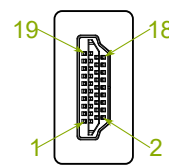

HDMI Plug

10000±100 mm

Cable Printing: 4Kx2K(2160P) Ultra-High Definition 3D Cable High Speed HDMI™ / Cable with Ethernet E119932-T AWM 20276 80°C 30V VW-1 COPARTNER

HDMI Plug with IC

Feature:

Resolution: 4K @ 60Hz

Specification :

- 1. Cable UL20276, [2C(28AWG)+Foamed PP Film+Foamed PP Film+ADAM]\*4 + [1P(30AWG)+DAM] + 3C(30AWG) + 1C(28AWG) + ADB, OD: 7.3mm, Jacket: Black PVC
- 2. Conn. HDMI Plug, Conductor: Gold Plated, Shell: Plated
- 3. Conn. HDMI Plug with PCB & IC, Conductor: Gold Plated, Shell: Gold Plated
- 4. Hood For HDMI Plug and Chipset HT8181
- 5. Hood For HDMI Plug
- 6. Inner Molding LDPE
- 7. Outer Molding Black PVC: 60P

Scale 1:1 Unit : mm