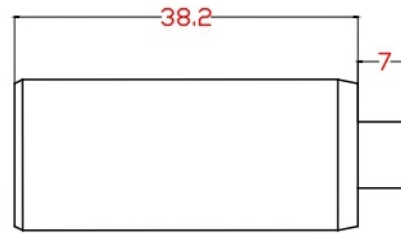

Drawn

Jack

Approval

Check

1	PS176+VL103 (chipset)	1 pc
2	TYPE-C Male Nickel Plated	1 pc
3	HDMI Female Nickel Plated	1 pc
4	Black Aluminum Housing	1 pc
NO.	Name of Material	Usage

VALUE Adapter USB Type C - HDMI, M/F, 4K60Hz