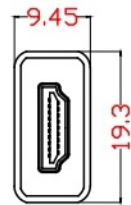

Drawn

Jack

Approval

Check

1	PS176+VL103 (chipset)	1 pc
2	TYPE-C Male Nickel Plated	1 pc
3	HDMI Female Nickel Plated	1 pc
4	Black Aluminum Housing	1 pc
NO.	Name of Material	Usage

VALUE Adapter USB Type C - HDMI, M/F, 4K60Hz