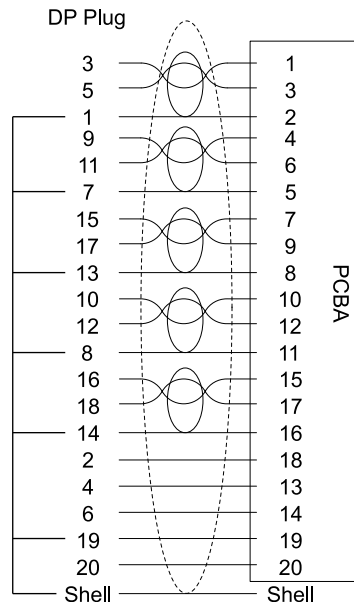

DisplayPort Plug

HDMI Plug

$L \pm T$ mm

Pin Assignment

Feature:

Resolution: 1920x1080P @ 60Hz

Specification :

- 1. Cable [1P(32AWG)*5 + 1C(28AWG) + 4C(32AWG)] + ADB
OD: 5.5mm Jacket Color: Black, LSOH
- 2. Conn. HDMI Plug with PCB'A, Conductor: Gold Plated, Shell: Nickel Plated
- 3. Conn. DisplayPort Plug, Conductor: Gold Plated, Shell: Nickel Plated
- 4. Hood For DisplayPort Plug, Black ABS
- 5. Inner Molding PE
- 6. Outer Molding Black PVC: 45P

Part No.	Length
11.44.5780	1000±50 mm
11.44.5781	2000±50 mm
11.44.5782	3000±50 mm

Product Name	ROLINE GREEN DisplayPort Cable, DP - HDTV, M/M				Approve	Check	Draw	Design	Rev.	Date	Contents of Change	Design		
	Product No.	11.44.5780 / 11.44.5781 / 11.44.5782				Allen	Allen	Kuan	Kuan	1				
Issue Date : 2021/10/22								Scale	1:1	Unit	mm	3		