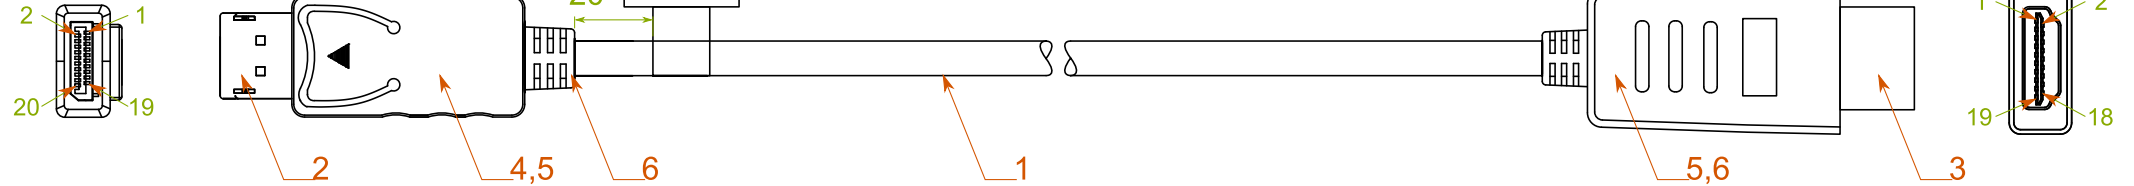

DisplayPort Plug

HDMI Plug

$L \pm T$ mm

Pin Assignment

Feature:

Resolution: 1920x1080P @ 60Hz

Specification :

- 1. Cable [1P(32AWG)*5 + 1C(28AWG) + 4C(32AWG)] + ADB
OD: 5.5mm Jacket Color: Black, LSOH
- 2. Conn. HDMI Plug with PCB'A, Conductor: Gold Plated, Shell: Nickel Plated
- 3. Conn. DisplayPort Plug, Conductor: Gold Plated, Shell: Nickel Plated
- 4. Hood For DisplayPort Plug, Black ABS
- 5. Inner Molding PE
- 6. Outer Molding Black PVC: 45P

Part No.	Length
11.44.5780	1000±50 mm
11.44.5781	2000±50 mm
11.44.5782	3000±50 mm

Product Name	ROLINE GREEN DisplayPort Cable, DP - HDTV, M/M				Approve	Check	Draw	Design	Rev.	Date	Contents of Change	Design		
	Product No.	11.44.5780 / 11.44.5781 / 11.44.5782				Allen	Allen	Kuan	Kuan	1				
Issue Date : 2021/10/22								Scale	1:1	Unit	mm	3		