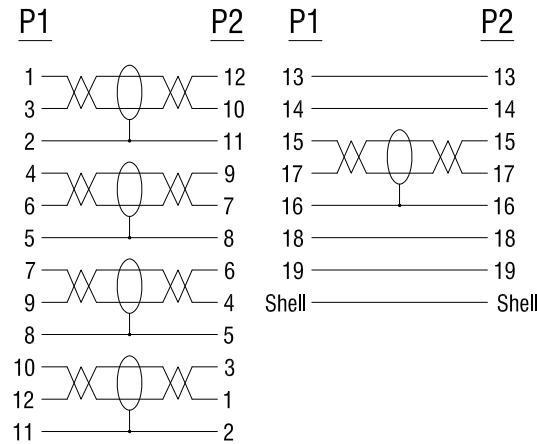

RoHS Compliant

WIRE ADDRESS

Electrical Test:

- 1.100% TEST OPEN SHORT MIS-WIRE.
- 2.CONTACT RESISTANCE:3Ω MAX.
- 3.INSULATION RESISTANCE:5MΩ MIN.
- 4.HI-POT:300V DC/10MS.
- 5.Real Test Passed 3840\*2160P 60Hz.
- 6.Real Test Not Twinkling,Double Vision and Decolor.

D	85A TPE BLACK		G	ROLINE GREEN DisplayPort Cable, DP - DP, M/M, 1m		
C	DisplayPor 20P MALE BLACK ABS SHELL		G	Item	11.44.5761	
B	DisplayPor 20P MALE(Black Insulator, Nickel Plated)	2	PCS	Draw	<i>Kobe</i> Date: 2021.07.20	
A	UL21445 (30#*1P+DAM)*5+30#*4C+ADB,OD=6.0mm,BLACK TPE JACKET	1	PCS	Approval		
NUMBER	PRODUCT SPECIFICATIONS	Quantity	Unit	Duty	F16	
				Sample NO.		Drawings of 1 (2) Proportion: 1:1 Unit(mm)