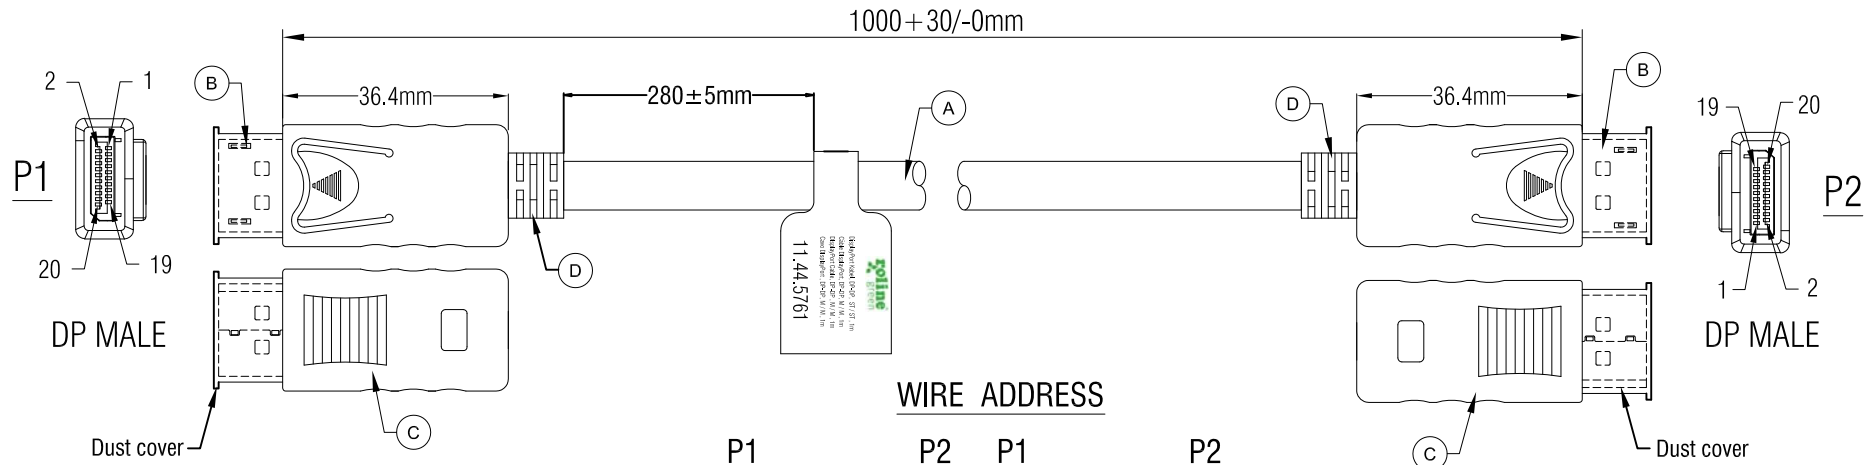

RoHS Compliant

WIRE ADDRESS

Electrical Test:

- 1.100% TEST OPEN SHORT MIS-WIRE.
- 2.CONTACT RESISTANCE:3Ω MAX.
- 3.INSULATION RESISTANCE:5MΩ MIN.
- 4.HI-POT:300V DC/10MS.
- 5.Real Test Passed 3840\*2160P 60Hz.
- 6.Real Test Not Twinkling,Double Vision and Decolor.

D	85A TPE BLACK		G	ROLINE GREEN DisplayPort Cable, DP - DP, M/M, 1m		
C	DisplayPor 20P MALE BLACK ABS SHELL		G	Item	11.44.5761	
B	DisplayPor 20P MALE(Black Insulator, Nickel Plated)	2	PCS	Draw	<i>Kobe</i> Date: 2021.07.20	
A	UL21445 (30#*1P+DAM)*5+30#*4C+ADB,OD=6.0mm,BLACK TPE JACKET	1	PCS	Approval		
NUMBER	PRODUCT SPECIFICATIONS	Quantity	Unit	Duty	F16	
				Sample NO.		Drawings of 1 (2) Proportion: 1:1 Unit(mm)