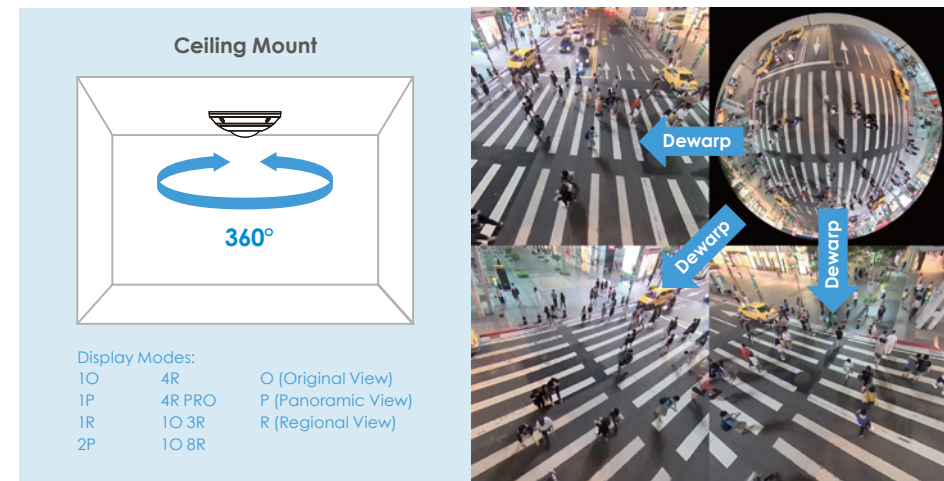

Many Display Modes

1O 3R