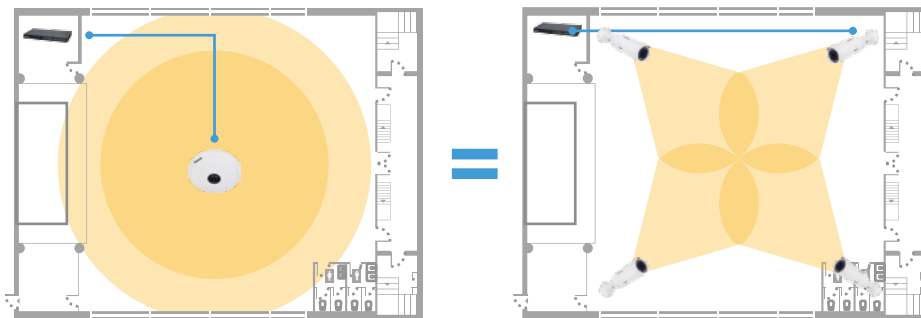

## Fisheye Network Camera Series

360° Views - Total Surveillance Coverage

VIVOTEK is firmly committed to the development of outstanding fisheye network cameras, providing 180° panoramic viewing (wall mount) or 360° surround viewing (ceiling mount), featuring a wide range of megapixel resolutions, housings, and value-added functions in order to satisfy the needs of a diverse range of applications. With the best dewarping algorithm in IP surveillance VIVOTEK fisheye cameras allow users to digitally pan/tilt/zoom on archived 360° video, providing a simple and unique way to see more from surveillance. This provides a great monitoring advantage for vertical markets such as retail, education, transportation, and many more.

### Situational Surveillance

Fisheye Network Cameras provide 360° surround views in open areas. A single Fisheye Network Camera can provide coverage of an entire area rather than just one region of that same space. By using a 360° Fisheye Network Camera, the amount of cameras needed for security can be greatly reduced.