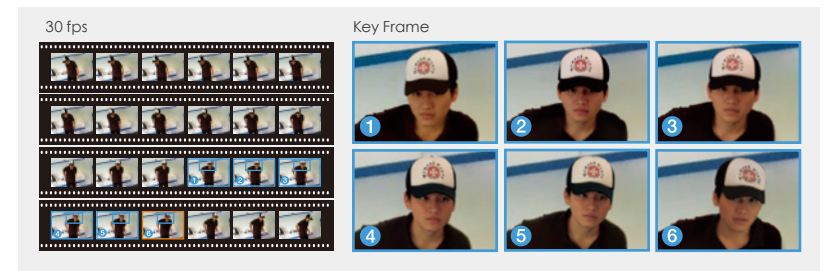

360° High-Uniformity IR

Improve low lux performance by adding built-in IR illuminators and adopting Smart IR II technology - Adaptive IR so that the camera is able to record useful images even in challenging low light conditions.

* Supported model: FE9391-EV

High-Quality Surveillance

Along with offering amazing 360° coverage, VIVOTEK Fisheye Network Cameras also incorporate other value-added features. All 5MP Fisheye models now include WDR Pro, enabling high quality imagery in high contrast environments. Most models support 30fps, allowing for improved tracking of subjects. And all models have built-in microphones where sound recording or detection is needed.

30 fps