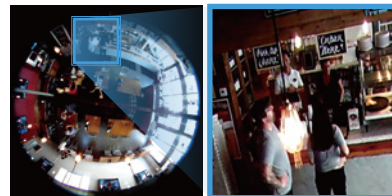

### High-Quality Surveillance

Along with offering amazing 360° coverage, VIVOTEK Fisheye Network Cameras also incorporate other value-added features. All 5MP Fisheye models now include WDR Pro, enabling high quality imagery in high contrast environments. Most models support 30fps, allowing for improved tracking of subjects. And all models have built-in microphones where sound recording or detection is needed.