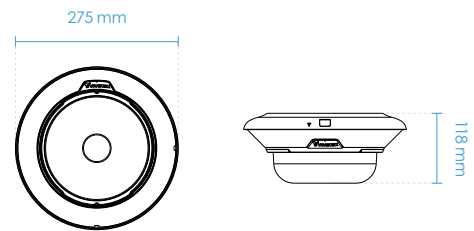

Technical Specifications

Warranty	36 months
System Requirements	
Operating System	Microsoft Windows 8/7 Mac 10.12 (Chrome only)
Web Browser	Chrome 58.0 or above Internet Explorer 10/11
Other Players	VLC: 1.1.11 or above QuickTime: 7 or above
Included Accessories	
Others	Quick installation guide, warranty card, alignment sticker, desiccant bag, screw driver, screws pack

Dimensions

Compatible Accessories

Mounting Kits

AM-529 Mounting Adapter (1.5" PS11 Male Connector)	AM-116/117 Pendant Pipe (1.5" PS11) (20 cm/40cm)	AM-114 Pendant Head (Outdoor)	AM-21C Wall Mount Bracket
Mounting Kits			Others
AM-314 Pole Mount Adapter	AM-414 Corner Mount Adapter	AM-10F Recessed Kit	AO-006 IO Cable