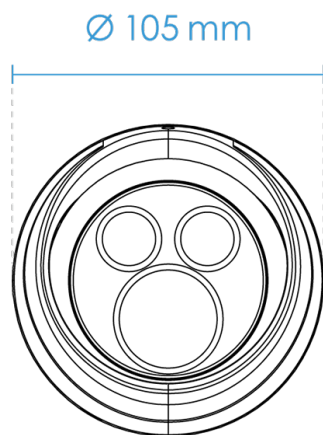

Dimensions

Compatible Accessories

Mounting Kit

Mounting Kit

Mounting Kit