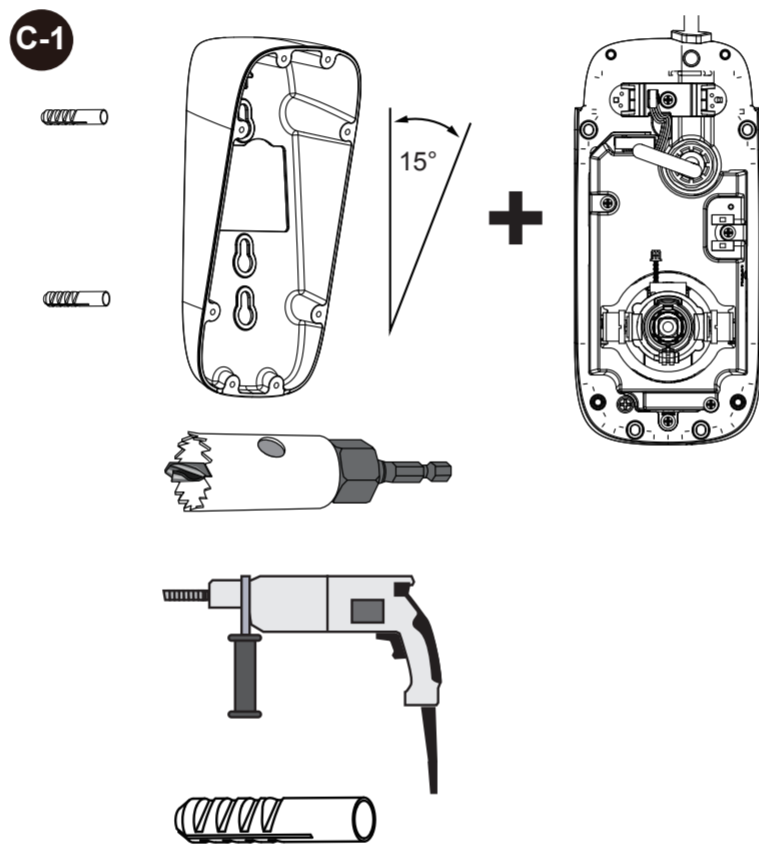

B 4" x 2" Handy box

HARDWARE LIMITED WARRANTY

What Is Covered: This warranty covers any hardware defects in materials or workmanship, with the exceptions stated below.

How Long Coverage Lasts: This warranty lasts for TWENTY-FOUR MONTHS from the date of purchase by the original end-user customer.