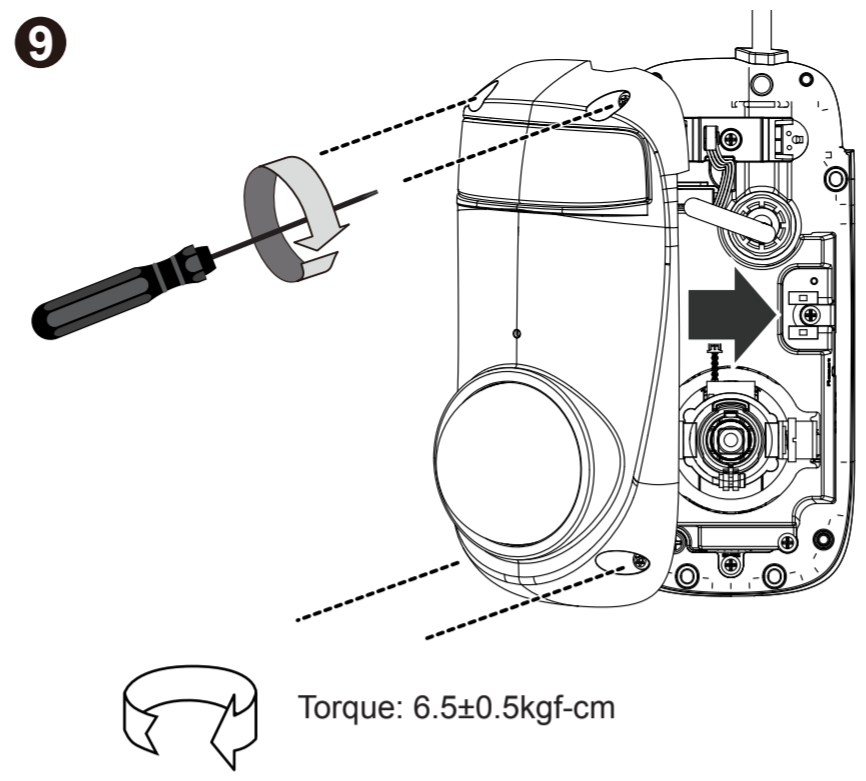

B 4" x 2" Handy box

HARDWARE LIMITED WARRANTY

What Is Covered: This warranty covers any hardware defects in materials or workmanship, with the exceptions stated below.

How Long Coverage Lasts: This warranty lasts for TWENTY-FOUR MONTHS from the date of purchase by the original end-user customer.