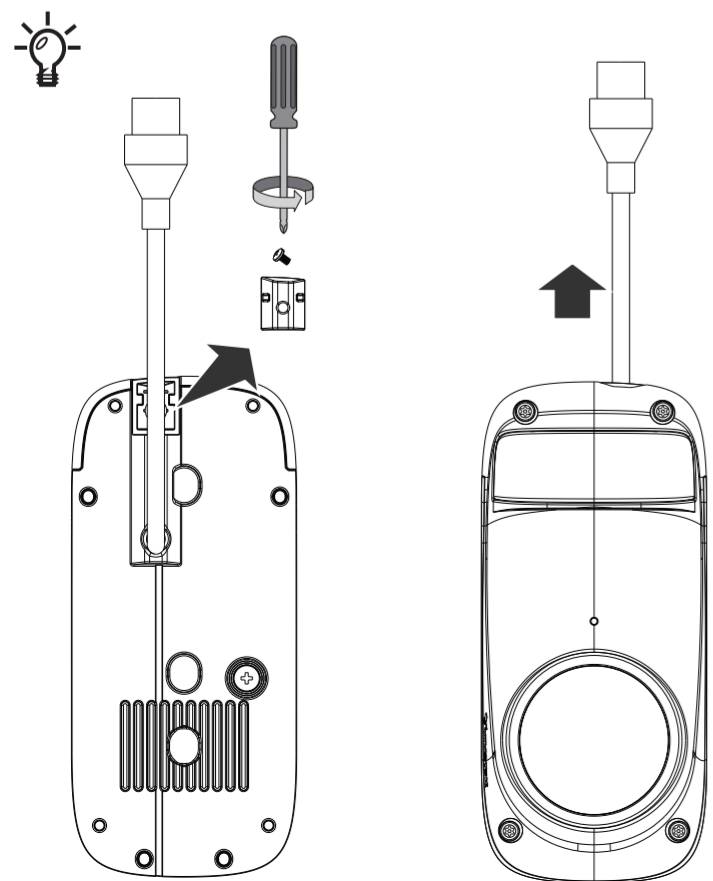

B 4" x 2" Handy box

HARDWARE LIMITED WARRANTY

What Is Covered: This warranty covers any hardware defects in materials or workmanship, with the exceptions stated below.

How Long Coverage Lasts: This warranty lasts for TWENTY-FOUR MONTHS from the date of purchase by the original end-user customer.