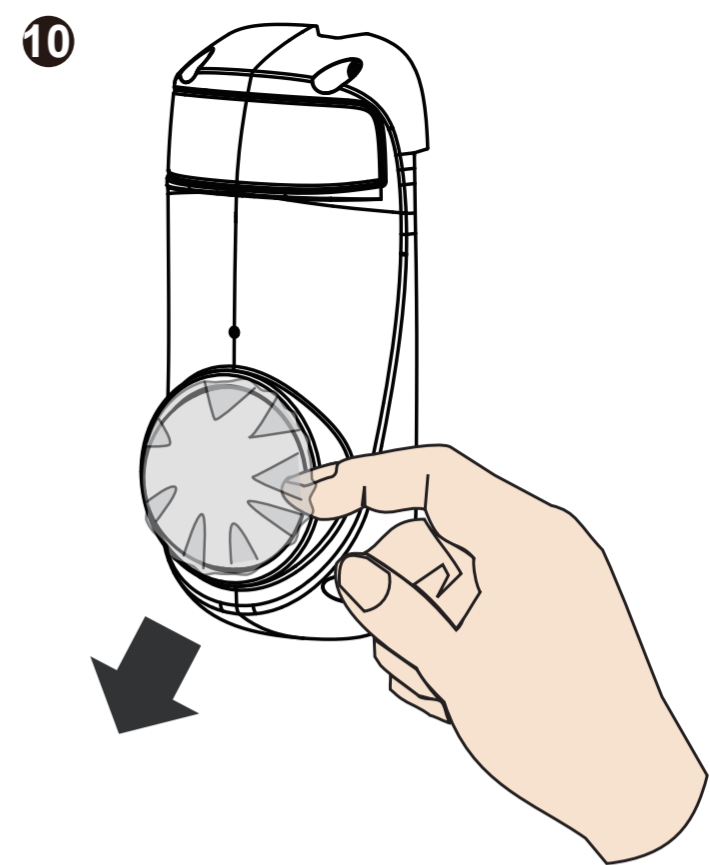

B 4" x 2" Handy box

HARDWARE LIMITED WARRANTY

What Is Covered: This warranty covers any hardware defects in materials or workmanship, with the exceptions stated below.

How Long Coverage Lasts: This warranty lasts for TWENTY-FOUR MONTHS from the date of purchase by the original end-user customer.