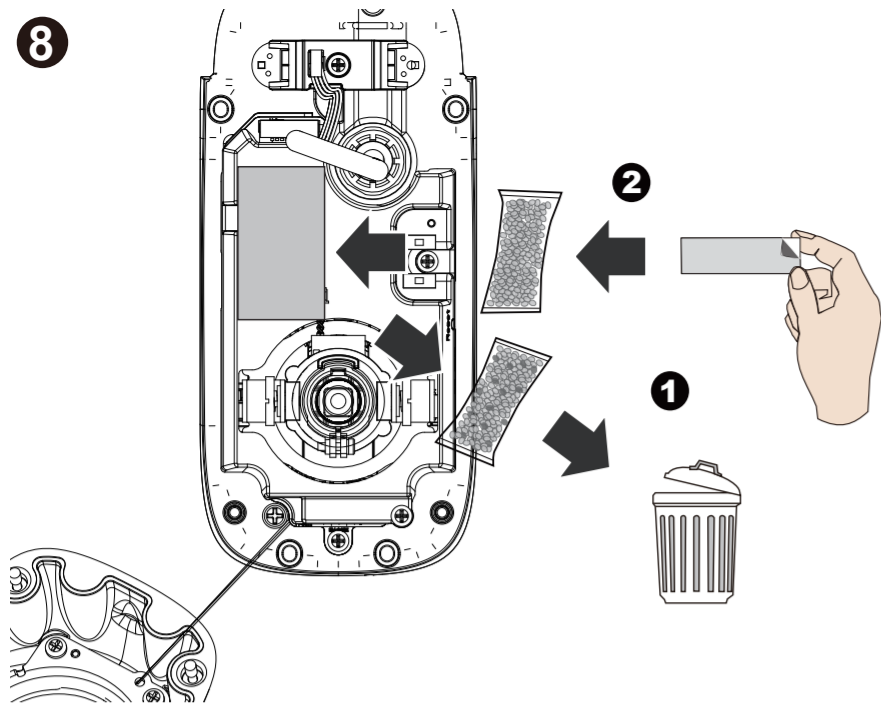

B 4" x 2" Handy box

HARDWARE LIMITED WARRANTY

What Is Covered: This warranty covers any hardware defects in materials or workmanship, with the exceptions stated below.

How Long Coverage Lasts: This warranty lasts for TWENTY-FOUR MONTHS from the date of purchase by the original end-user customer.