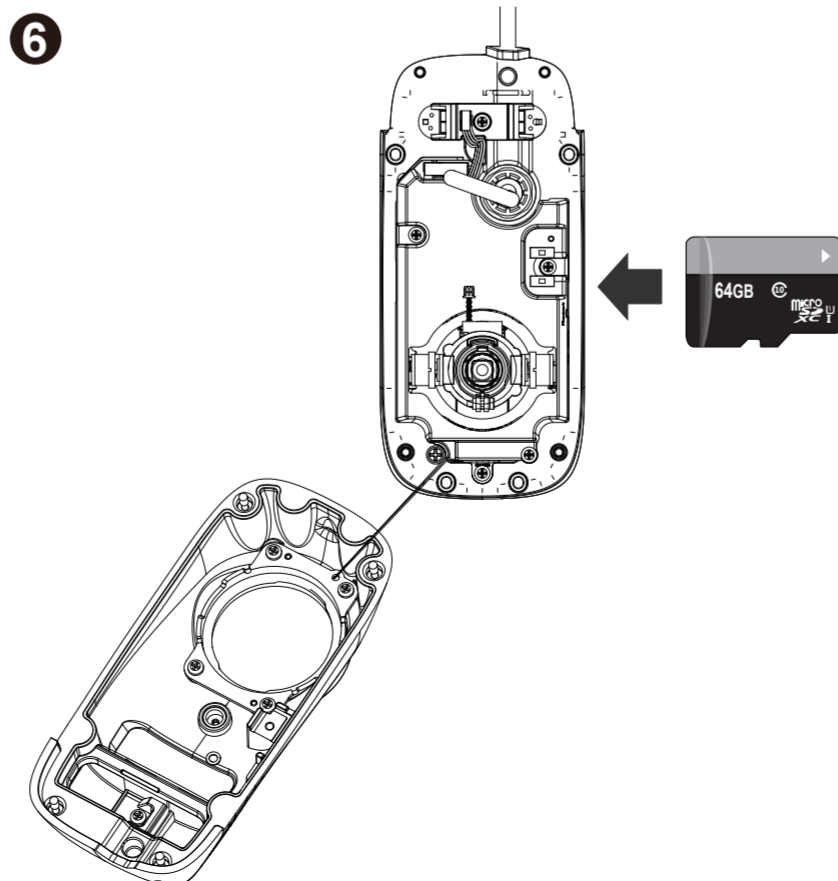

B 4" x 2" Handy box

HARDWARE LIMITED WARRANTY

What Is Covered: This warranty covers any hardware defects in materials or workmanship, with the exceptions stated below.

How Long Coverage Lasts: This warranty lasts for TWENTY-FOUR MONTHS from the date of purchase by the original end-user customer.