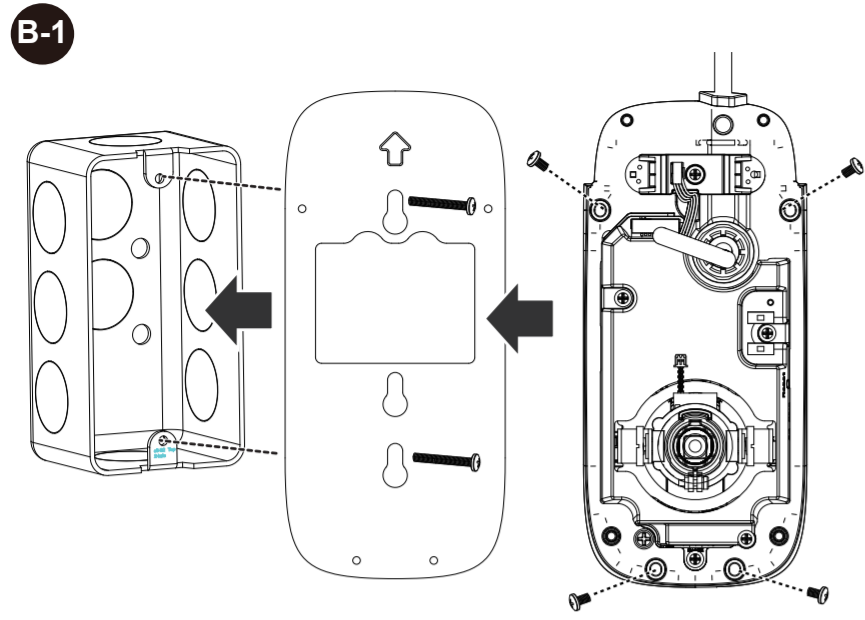

B 4" x 2" Handy box

HARDWARE LIMITED WARRANTY

What Is Covered: This warranty covers any hardware defects in materials or workmanship, with the exceptions stated below.

How Long Coverage Lasts: This warranty lasts for TWENTY-FOUR MONTHS from the date of purchase by the original end-user customer.