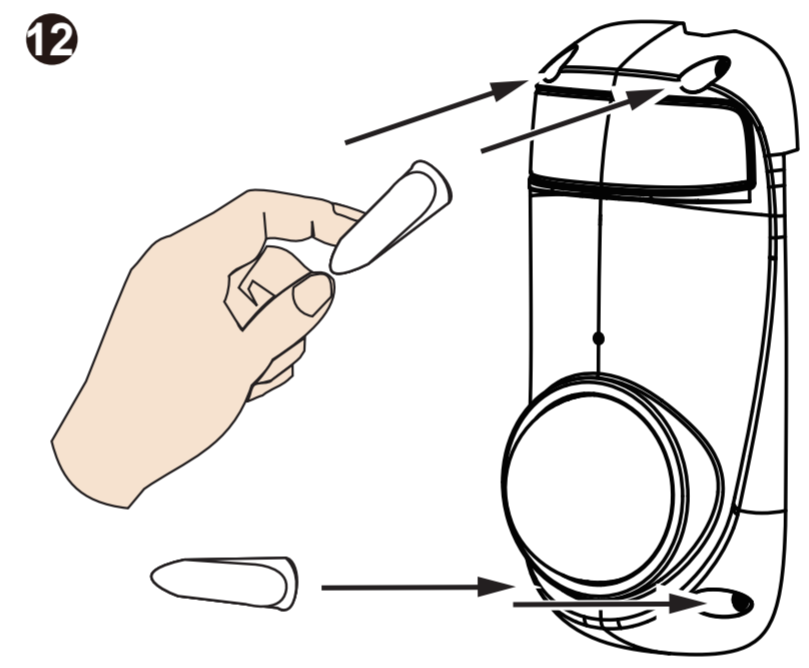

B 4" x 2" Handy box

HARDWARE LIMITED WARRANTY

What Is Covered: This warranty covers any hardware defects in materials or workmanship, with the exceptions stated below.

How Long Coverage Lasts: This warranty lasts for TWENTY-FOUR MONTHS from the date of purchase by the original end-user customer.