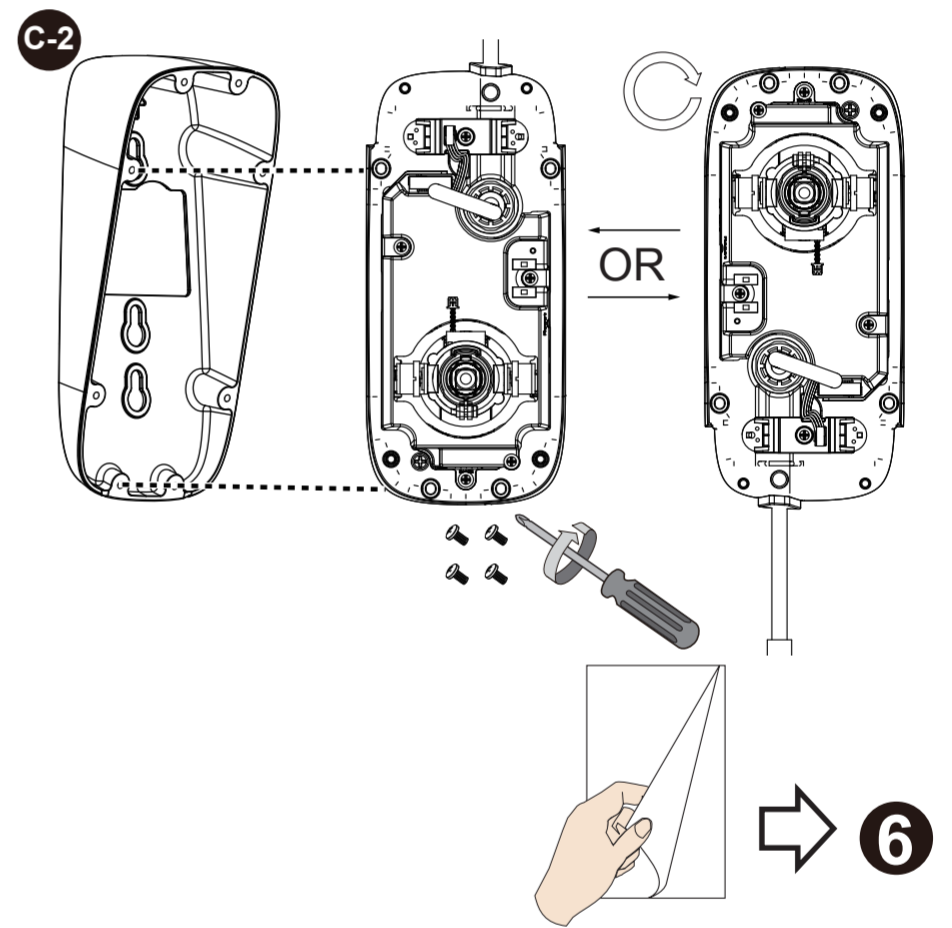

B 4" x 2" Handy box

HARDWARE LIMITED WARRANTY

What Is Covered: This warranty covers any hardware defects in materials or workmanship, with the exceptions stated below.

How Long Coverage Lasts: This warranty lasts for TWENTY-FOUR MONTHS from the date of purchase by the original end-user customer.