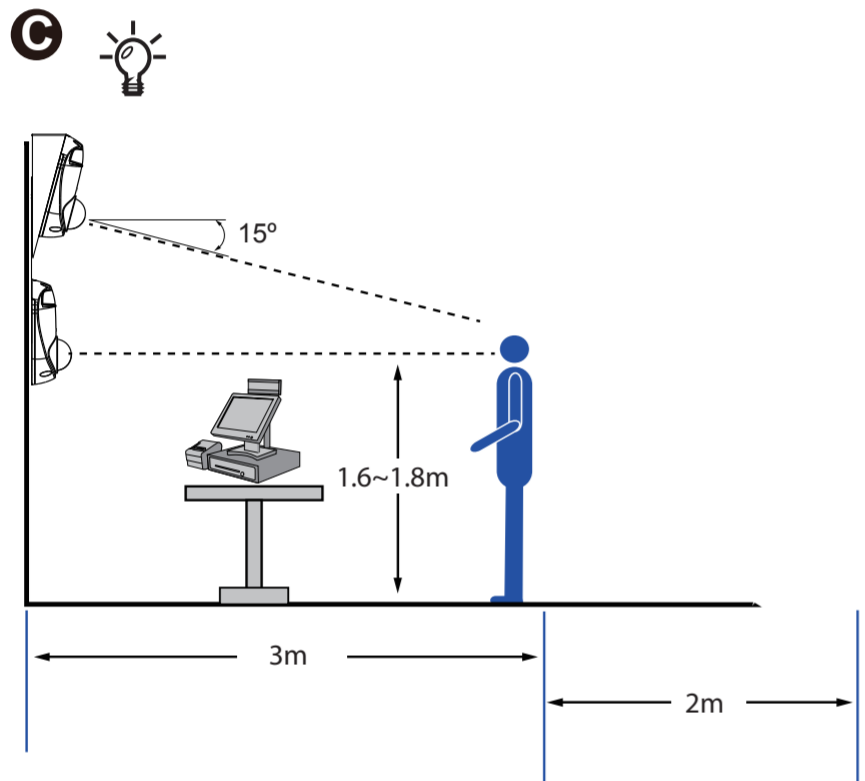

B 4" x 2" Handy box

HARDWARE LIMITED WARRANTY

What Is Covered: This warranty covers any hardware defects in materials or workmanship, with the exceptions stated below.

How Long Coverage Lasts: This warranty lasts for TWENTY-FOUR MONTHS from the date of purchase by the original end-user customer.