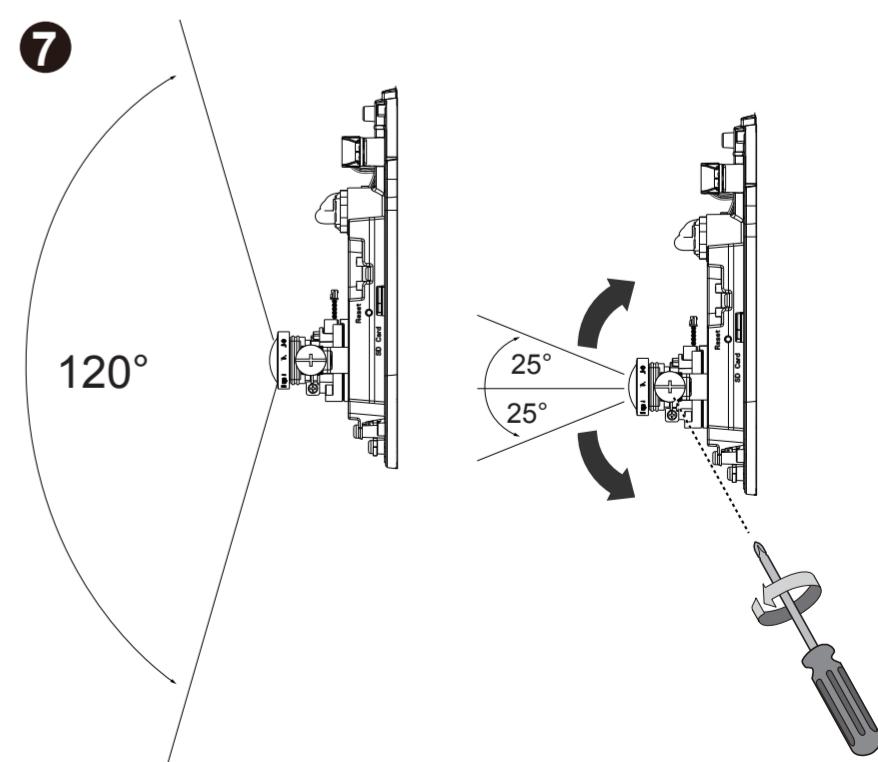

B 4" x 2" Handy box

HARDWARE LIMITED WARRANTY

What Is Covered: This warranty covers any hardware defects in materials or workmanship, with the exceptions stated below.

How Long Coverage Lasts: This warranty lasts for TWENTY-FOUR MONTHS from the date of purchase by the original end-user customer.