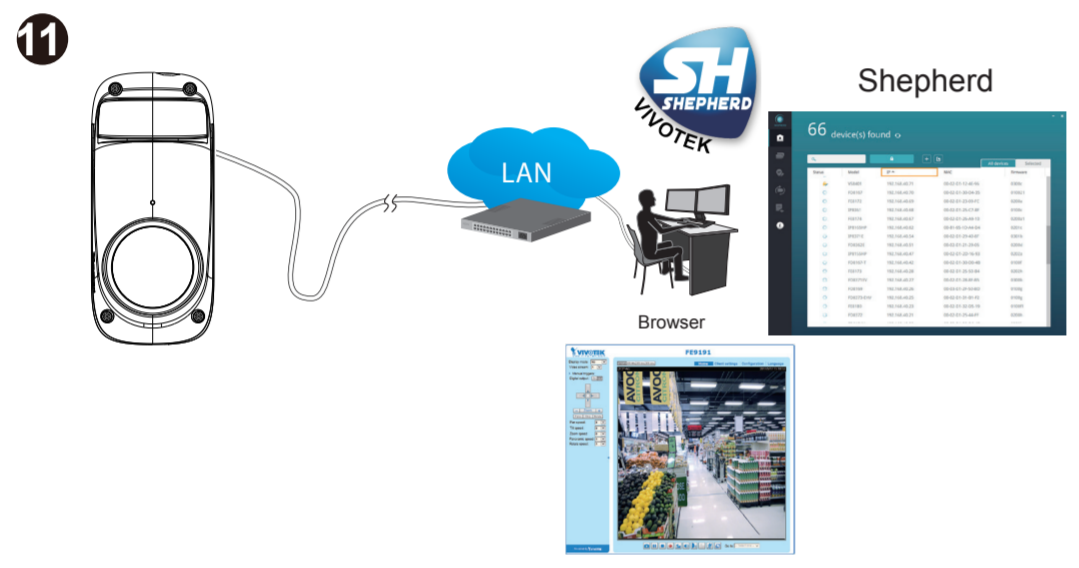

B 4" x 2" Handy box

HARDWARE LIMITED WARRANTY

What Is Covered: This warranty covers any hardware defects in materials or workmanship, with the exceptions stated below.

How Long Coverage Lasts: This warranty lasts for TWENTY-FOUR MONTHS from the date of purchase by the original end-user customer.