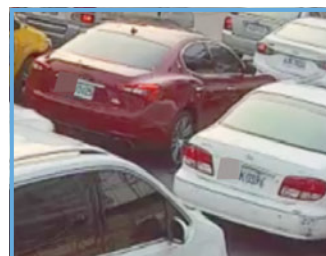

2MP Resolution

4K Resolution