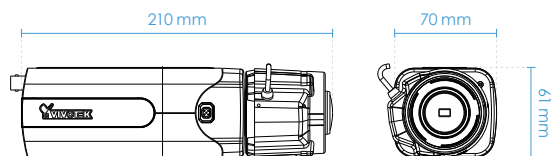

Technical Specifications

Other Players	VLC: 1.1.11 or above QuickTime: 7 or above

Included Accessories

Others	Quick installation guide, warranty card, camera stand, screw pack

Dimensions

Compatible Accessories

Enclosures

Lens