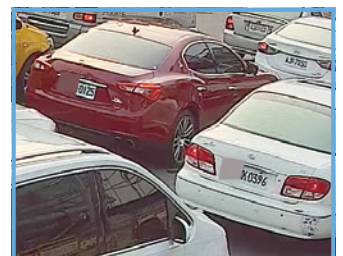

2MP Resolution

4K Resolution