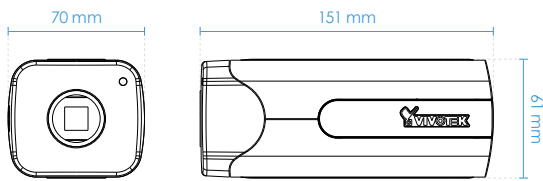

Technical Specifications

Web Browser	Mozilla Firefox 7~43 (streaming only) Internet Explorer 10/11
Other Players	VLC: 1.1.11 or above Quicktime: 7 or above
Included Accessories	
Others	Quick installation guide, warranty card, camera stand, screw pack

Dimensions

Compatible Accessories

Enclosures

Lens