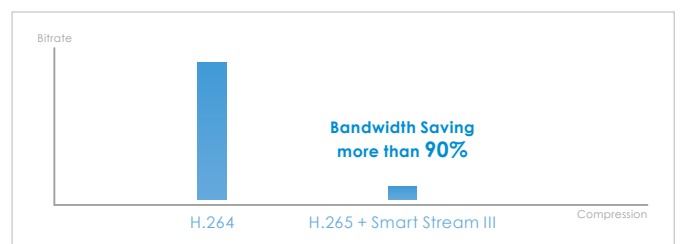

H.265 + Smart Stream III, Ultra-low Bandwidth